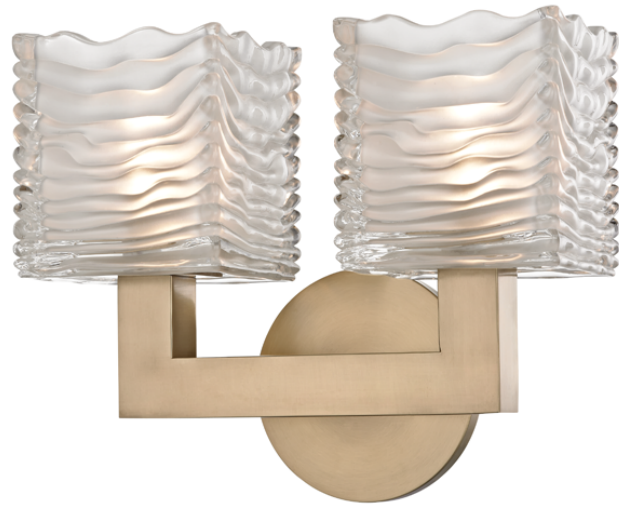

SAGAMORE

5442-AGB

FINISHES

AGED BRASS (AGB)
POLISHED CHROME (PC)

DIMENSIONS

Height: 9"

Width/Diameter: 11"

Canopy/Backplate: 4.75"

Hanging Type:

Product Weight: 7lb

GLASS

Attachment: Screw Collar

Glass 1: Glass

Glass 2:

LAMPING

Bulb 1