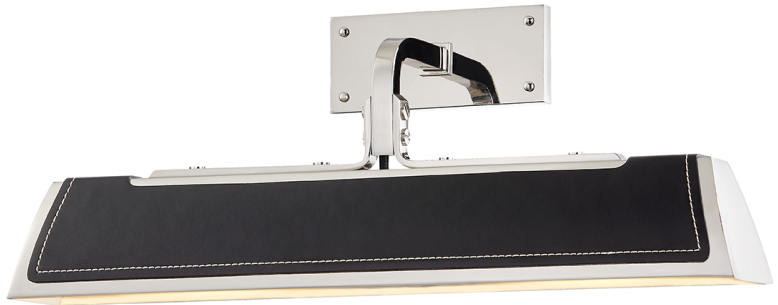

HOLTSVILLE

5318-BN

FINISHES

AGED BRASS (AGB)

BURNISHED NICKEL (BN)

OLD BRONZE (OB)

Coastal Suitable Finish (EPM): No

DIMENSIONS

Height: 7.25"

Width/Diameter: 18"

Product Weight: 4.41lb

Extension: 5.5"

Top to Center: 1.25"

Canopy/Backplate Shape: Rectangle

Sloped Ceiling Compatible: No

Living Finish: No

Uplight Only: Yes

Shade

Shade 1:

ELECTRICAL

Bulb 1

Bulb Included: No

Socket: E26 Medium Base

Bulb Type: T10-5.5