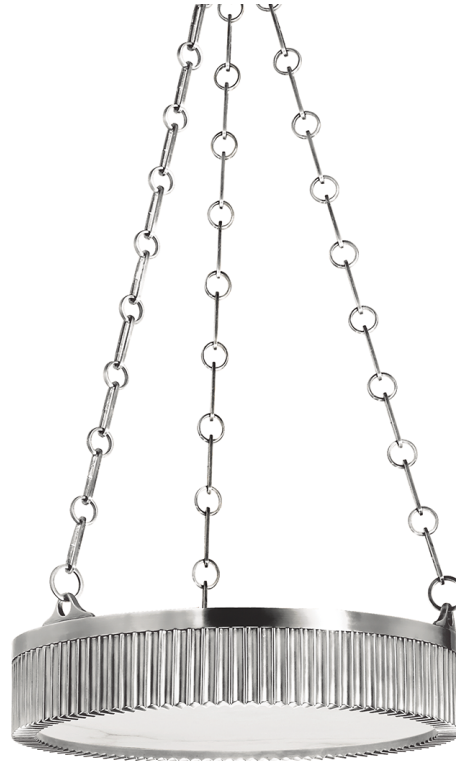

LYNDEN

516-PN

*Due to the one-of-a-kind nature of the medium, exact colors and patterns may vary slightly from the image shown.

FINISHES

AGED BRASS (AGB)
ANTIQUÉ NICKEL (AN)
DISTRESSED BRONZE (DB)
POLISHED NICKEL (PN)

DIMENSIONS

Height: 11.25"
Width/Diameter: 16"
Minimum Height: 13.5"
Maximum Height: 30.5"
Canopy/Backplate: 5"
Hanging Type:
Product Weight: 18lb

GLASS

Attachment: N/A
Glass 1: Alabaster
Glass 2:

LAMPING

Bulb 1
Bulb Included: No
Socket: E12 Candelabra Base
Bulb: B11 • 4 • 40 Watt Max
Voltage: 120 VAC
UL Rating: UL Damp