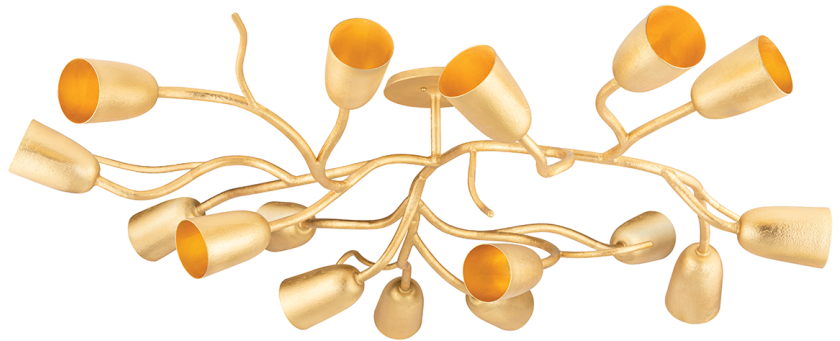

# VINE

5067-GL

---

## FINISHES

---

GOLD LEAF (GL)  
WHITE PLASTER (WP)

## DIMENSIONS

---

Height: 21.5"

Width/Diameter: 67"

Canopy/Backplate: 0"

Hanging Type:

Product Weight: 27.5lb

## GLASS

---

Attachment:

Glass 1:

Glass 2: