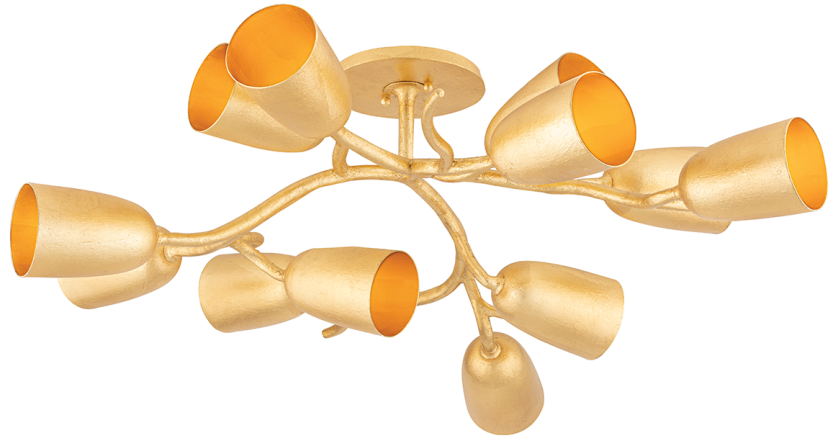

# VINE

5045-GL

---

## FINISHES

---

**GOLD LEAF (GL)**

## DIMENSIONS

---

Height: 16.25"

Width/Diameter: 44.75"

Canopy/Backplate: 0"

Hanging Type:

Product Weight: 3.3lb

## GLASS

---

Attachment:

Glass 1:

Glass 2: