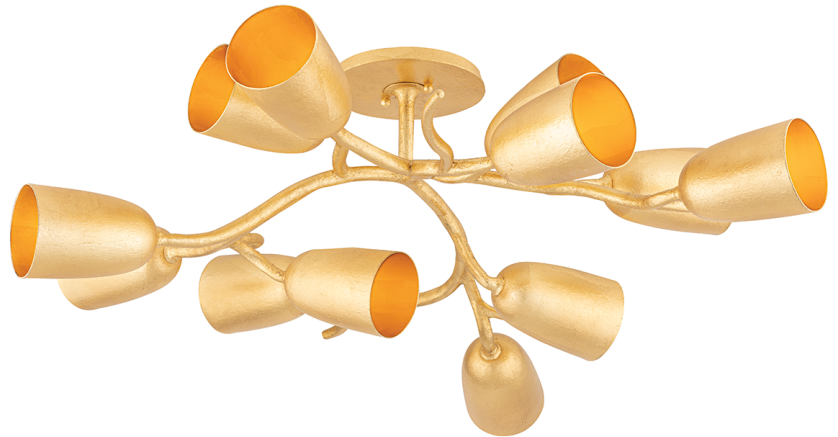

VINE

5045-GL

FINISHES

GOLD LEAF (GL)

DIMENSIONS

Height: 16.25"

Width/Diameter: 44.75"

Canopy/Backplate: 0"

Hanging Type:

Product Weight: 3.3lb

GLASS

Attachment:

Glass 1:

Glass 2:

LAMPING

Bulb 1

Bulb Included: No

Socket: E12 Candelabra Base

Bulb: 12 • 40 Watt Max

Voltage: 120 VAC

UL Rating: UL Damp

SHIPPING

Carton 1: 47" x 47" x 19"

Carton 1 Weight: 7lb