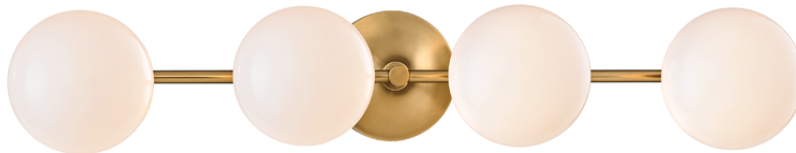

FLEMING

4744-AGB

FINISHES

AGED BRASS (AGB)

Coastal Suitable Finish (EPM): No

DIMENSIONS

Height: 5"

Width/Diameter: 28.75"

Canopy/Backplate: 4.5"

Product Weight: 7lb

Extension: 7.5"

Top to Center: 14.25"

Canopy/Backplate Shape: Round

Sloped Ceiling Compatible: No

Living Finish: No

Uplight Only: No

Shade

Attachment: Ring

Shade 1: Glass

Shade 1 Finish: Opal Shiny

Shade 1 Top Width: 1.25"

Shade 1 Height: 4"

Replacement Glass Item #(s): GLS-004700

ELECTRICAL