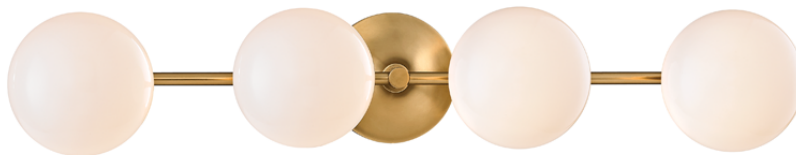

FLEMING

4744-AGB

FINISHES

AGED BRASS

Coastal Suitable Finish (EPM): No

DIMENSIONS

Height: 5"

Width/Diameter: 28.75"

Canopy/Backplate: 4.5"

Product Weight: 7lb

Extension: 7.5"

Top to Center: 14.25"

Canopy/Backplate Shape: Round

Sloped Ceiling Compatible: No

Living Finish: No

Uplight Only: No

Shade

Shade 1: Glass

Shade 1 Finish: Opal Shiny

Shade 1 Top Width: 1.25"

Shade 1 Height: 4"

Replacement Glass Item #(s): GLS-004700

ELECTRICAL

Bulb 1

Bulb Included: No

Socket: G9

Bulb Type: G9 LED

Max Wattage: 4

Bulb Quantity: 4

Bulb Included: No

Wire Length: 7"

Cord Type: B & W TEFLON W/ GROUND WIRE