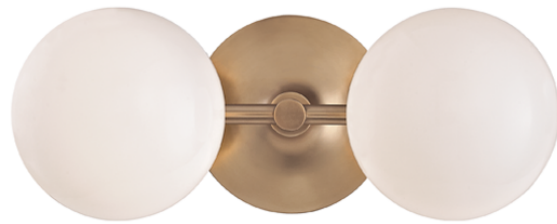

## FINISHES

---

AGED BRASS (AGB)

## DIMENSIONS

---

Height: 5"

Width/Diameter: 13"

Canopy/Backplate: 4.5"

Hanging Type:

Product Weight: 3lb

## GLASS

---

Attachment: Ring

Glass 1: Glass

Glass 2: