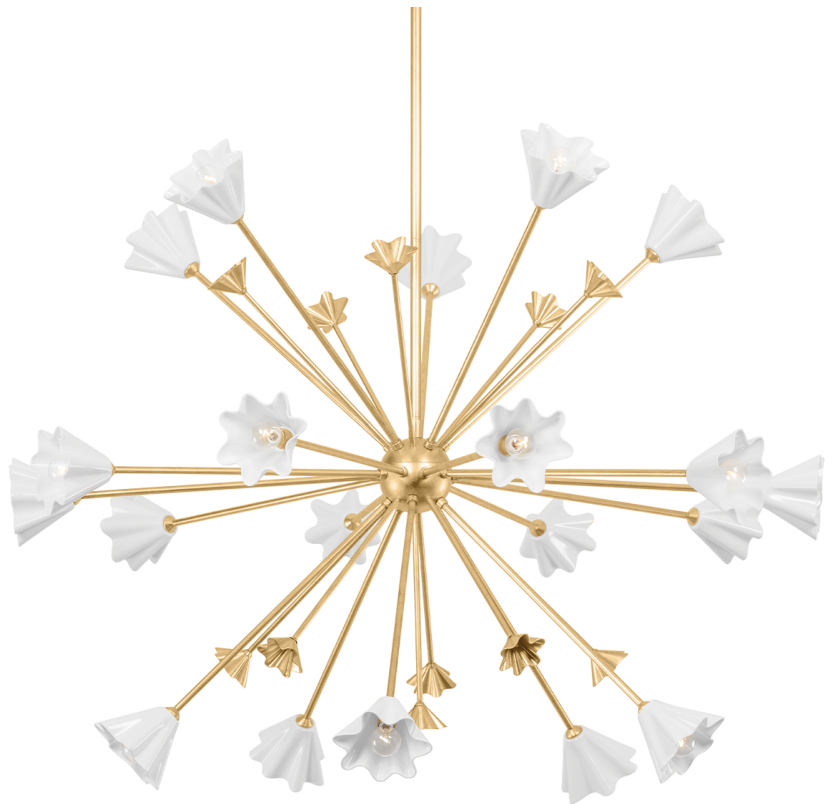

JULIETA

451-44-VGL

Julieta combines natural forms with bold designs to create an organic feel that makes a big statement. A beautiful glow fills the White Porcelain flower-shaped shades that sit atop Vintage Gold Leaf arms. The chandelier is a minimalist take on the sputnik form and the wall sconce makes its presence known with its long, striking arm.

FINISHES

VINTAGE GOLD LEAF (VGL)

Coastal Suitable Finish (EPM): No

DIMENSIONS

Height: 42.5"

Width/Diameter: 55.5"

Minimum Height: 50.5"

Maximum Height: 92.5"

Canopy/Backplate: 7"

Hanging Type: 1-6" / 2-12" / 1-18" Stems

Product Weight: 30.87lb

Canopy/Backplate Shape: Round

Sloped Ceiling Compatible: No

Living Finish: No

Uplight Only: No

Shade

Shade 1: Porcelain

Shade 1 Height: 3.75"

ELECTRICAL

Bulb 1

Bulb Included: No

Socket: E12 Candelabra Base

Bulb Type: G16.5

Max Wattage: 25

Bulb Quantity: 20

Bulb Included: No

Wire Length: 120"

Gem Box Required (2"x3"): No

Dark Sky: No

SHIPPING

Carton 1: 29" x 18" x 16"

Carton 1 Weight: 54lb

Shipping Method: Ground

Country of Origin: PH