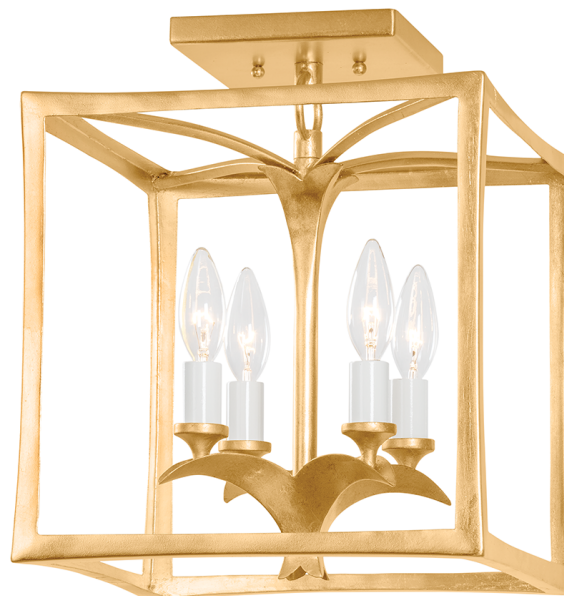

BERGAMO

435-12-VGL/GL

Inspired by vintage Hollywood theaters, Bergamo takes center stage in any room. Leaf-like candle holders and the soft shaping of the cage add an intriguing organic element. The Vintage Gold Leaf finish will bring a touch of glam to any interior.

FINISHES

VINTAGE GOLD LEAF (VGL)

Coastal Suitable Finish (EPM): No

DIMENSIONS

Height: 14.5"

Width/Diameter: 12"

Length: 12"

Canopy/Backplate: 6"

Product Weight: 6.62lb

Canopy/Backplate Shape: Square

Sloped Ceiling Compatible: No

Living Finish: No

Uplight Only: No

Shade

ELECTRICAL

Bulb 1

Bulb Included: No

Socket: E12 Candelabra Base

Bulb Type: B11

Max Wattage: 60

Bulb Quantity: 4

Bulb Included: No

Wire Length: 7"

Gem Box Required (2"x3"): No

Dark Sky: No

SHIPPING

Carton 1: 19" x 16" x 16"

Carton 1 Weight: 23lb

Shipping Method: Ground

Country of Origin: PH