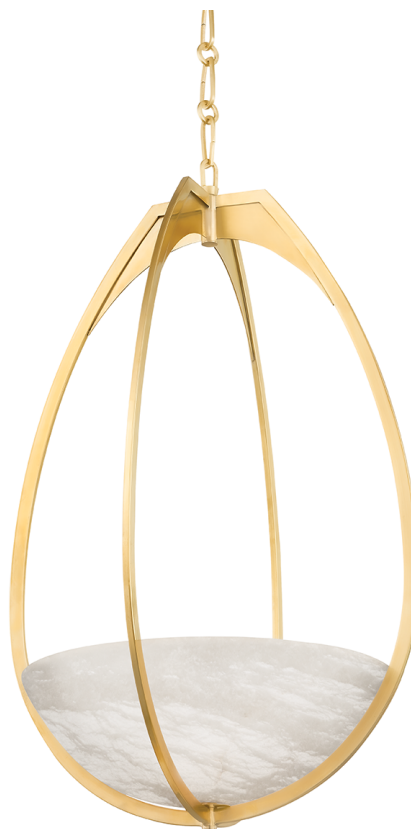

LLOYD

4319-AGB

A floating work of art, Lloyd features a perfect piece of white alabaster resting within an airy and delicate cage. Light fills the alabaster bowl with a warm glow, casts upward through the open teardrop shape, and softly reflects off the metalwork for an overall effect that is both functional and tranquil. Available as a wall sconce or a pendant in two sizes with 2 gorgeous finishes, Lloyd is sure to fill the void in any space with a serene beauty.

*Due to the one-of-a-kind nature of the medium, exact colors and patterns may vary slightly from the image shown.

FINISHES

AGED BRASS (AGB)
BLACK NICKEL (BLNK)

DIMENSIONS

Height: 30.5"

Width/Diameter: 18.5"

Minimum Height: 33.5"

Maximum Height: 84.5"

Canopy/Backplate: 5"

Hanging Type:

Product Weight: 36.93lb

GLASS

Attachment:

Glass 1: Alabaster

CRI: 90

Color Temp.: 2700k

Lumens: 900

Title 24: No

Field Serviceable: Yes

LLOYD

4319-AGB

SHIPPING