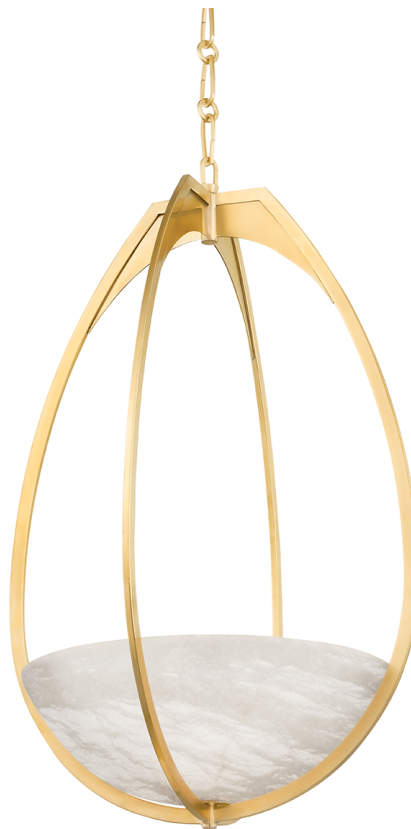

LLOYD

4319-AGB

A floating work of art, Lloyd features a perfect piece of white alabaster resting within an airy and delicate cage. Light fills the alabaster bowl with a warm glow, casts upward through the open teardrop shape, and softly reflects off the metalwork for an overall effect that is both functional and tranquil. Available as a wall sconce or a pendant in two sizes with 2 gorgeous finishes, Lloyd is sure to fill the void in any space with a serene beauty.

*Due to the one-of-a-kind nature of the medium, exact colors and patterns may vary slightly from the image shown.

FINISHES

AGED BRASS (AGB)
BLACK NICKEL (BLNK)

DIMENSIONS

Height: 30.5"

Width/Diameter: 18.5"

Minimum Height: 33.5"

Maximum Height: 84.5"

Canopy/Backplate: 5"

Hanging Type:

Product Weight: 36.93lb

GLASS

Attachment:

Glass 1: Alabaster

CRI: 90

Color Temp.: 2700k

Lumens: 900

Title 24: No

Field Serviceable: Yes

LLOYD

4319-AGB

SHIPPING