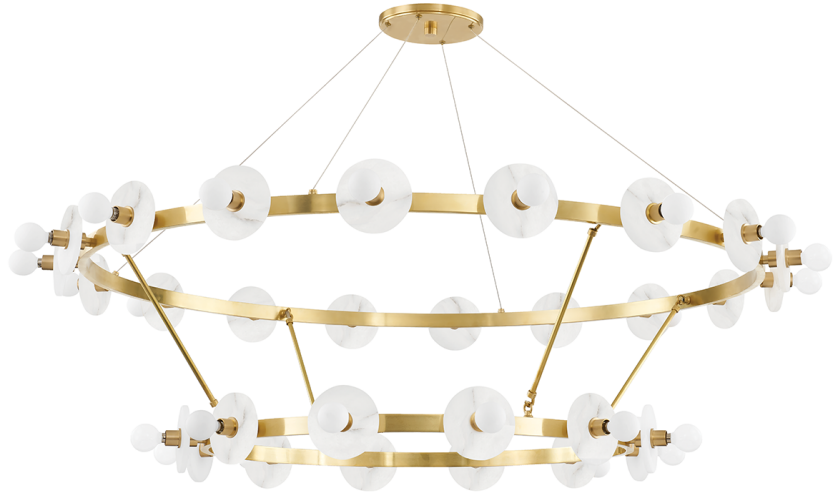

AUSTEN

4262-AGB

*Due to the one-of-a-kind nature of the medium, exact colors and patterns may vary slightly from the image shown.

FINISHES

AGED BRASS (AGB)

AGED BRASS/OLD BRONZE (AOB)

Coastal Suitable Finish (EPM): No

DIMENSIONS

Height: 36.5"

Width/Diameter: 58"

Minimum Height: 36.5"

Maximum Height: 127"

Canopy/Backplate: 8"

Product Weight: 45.1lb

Top to Center: 4"

Canopy/Backplate Shape: Rectangle

Sloped Ceiling Compatible: No

Living Finish: No

Uplight Only: No

Shade

Shade 1: Alabaster

Shade 1 Top Width: 4.73"

ELECTRICAL

Bulb 1

Bulb Included: No

Socket: E12 Candelabra Base

Bulb Type: B11

Max Wattage: 6

Bulb Quantity: 30

Bulb Included: No

Wire Length: 120"