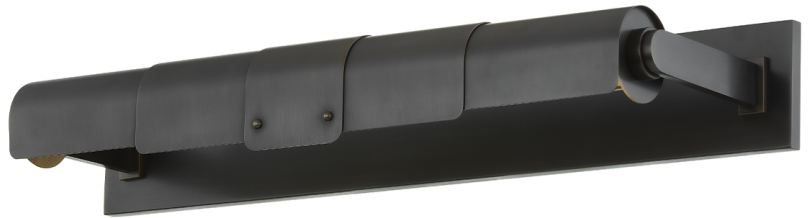

ONEONTA

4224-DB

Oneonta elevates traditional picture lighting. The layered metalwork creates a telescoping effect that draws the eye to the fixture and the work of art it illuminates.

FINISHES

AGED BRASS (AGB)
DISTRESSED BRONZE (DB)

DIMENSIONS

Height: 3.5"

Width/Diameter: 24"

Canopy/Backplate: 0"

Hanging Type:

Product Weight: 8.27lb

GLASS

Attachment:

Glass 1:

Glass 2:

LAMPING

Bulb 1

Bulb Included: No

Socket: E26 Medium Base

Bulb: A19 • 2 • 6 Watt Max

SHIPPING