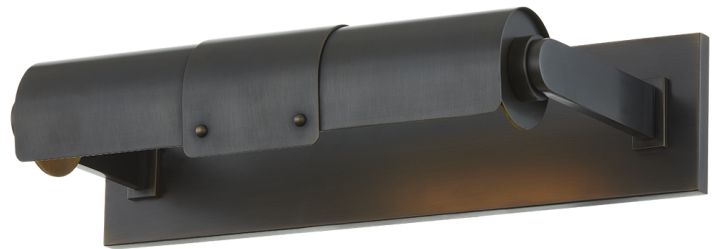

ONEONTA

4215-DB

Oneonta elevates traditional picture lighting. The layered metalwork creates a telescoping effect that draws the eye to the fixture and the work of art it illuminates.

FINISHES

AGED BRASS (AGB)
DISTRESSED BRONZE (DB)

DIMENSIONS

Height: 3.5"

Width/Diameter: 15.25"

Canopy/Backplate: 15.25"

Hanging Type:

Product Weight: 4.96lb

GLASS

Attachment:

Glass 1:

Glass 2:

LAMPING

Bulb 1

Bulb Included: No

Socket: E26 Medium Base

Bulb: A19 • 1 • 6 Watt Max

Voltage: 120