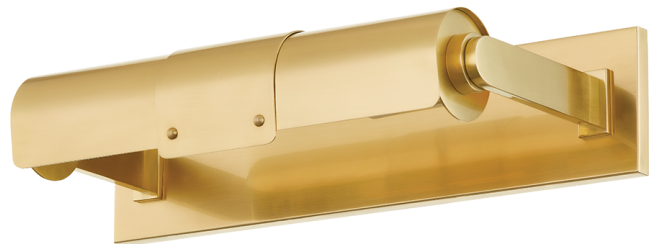

ONEONTA

4215-AGB

Oneonta elevates traditional picture lighting. The layered metalwork creates a telescoping effect that draws the eye to the fixture and the work of art it illuminates.

FINISHES

AGED BRASS (AGB)
DISTRESSED BRONZE (DB)

DIMENSIONS

Height: 3.5"

Width/Diameter: 15.25"

Canopy/Backplate: 0"

Hanging Type:

Product Weight: 4.96lb

GLASS

Attachment:

Glass 1:

Glass 2:

LAMPING

Bulb 1

Bulb Included: No

Socket: E26 Medium Base

Bulb: A19 • 1 • 6 Watt Max

SHIPPING