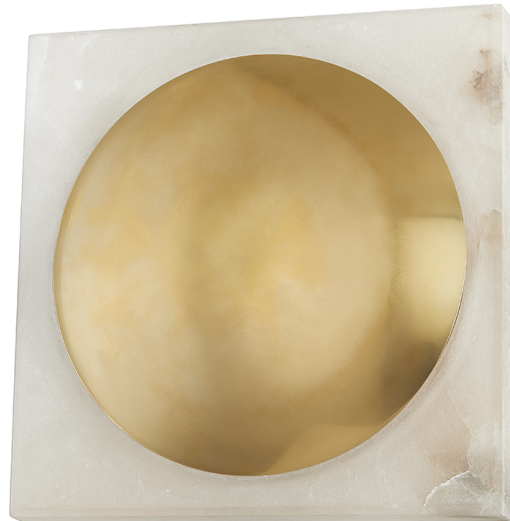

# HAMEL

416-13-VB

Mixing materials and playing with shapes, Hamel places a metal disc shade in front of a natural stone backplate. An LED behind the shade backlights the Vintage Brass or Burnished Nickel finish and flows through to illuminate the alabaster with a soft glow. Available as a sconce or a flush mount in two different sizes.

\*Due to the one-of-a-kind nature of the medium, exact colors and patterns may vary slightly from the image shown.

## DIMENSIONS

Height: 2.25"

Width/Diameter: 13"

Length: 13"

Canopy/Backplate: 11.25"

Hanging Type:

Product Weight: 15.5lb

## GLASS

Attachment:

Glass 1: Brass

Glass 2: