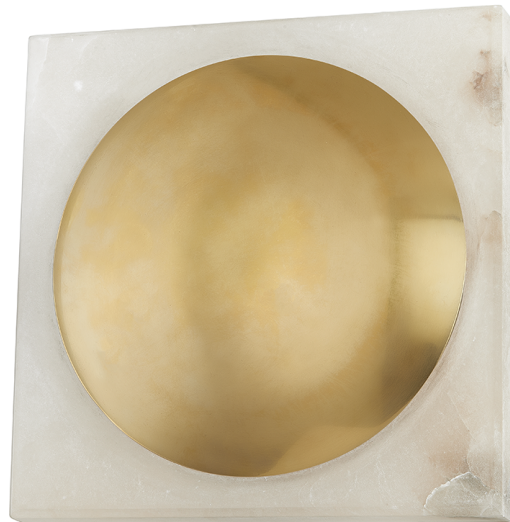

HAMEL

416-13-VB

Mixing materials and playing with shapes, Hamel places a metal disc shade in front of a natural stone backplate. An LED behind the shade backlights the Vintage Brass or Burnished Nickel finish and flows through to illuminate the alabaster with a soft glow. Available as a sconce or a flush mount in two different sizes.

*Due to the one-of-a-kind nature of the medium, exact colors and patterns may vary slightly from the image shown.

FINISHES

BURNISHED NICKEL (BN)
VINTAGE BRASS (VB)

DIMENSIONS

Height: 2.25"

Width/Diameter: 13"

Length: 13"

Canopy/Backplate: 11.25"

Hanging Type:

Product Weight: 15.5lb

GLASS

Attachment:

Glass 1: Brass

Glass 2:

Color Temp.: 2700k

Lumens: 250

Title 24: No

Field Serviceable: Yes

HAMEL

416-13-VB

SHIPPING

Carton 1: 17" x 17" x 6"