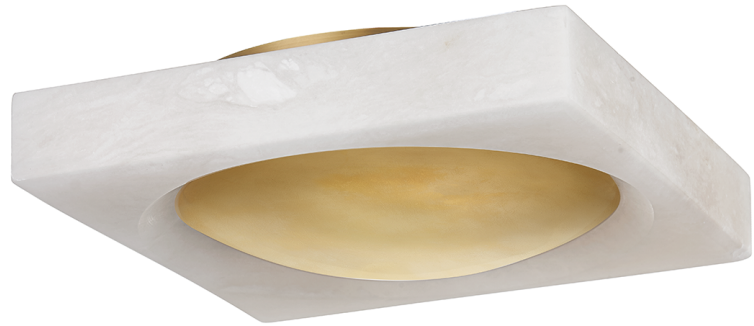

# HAMEL

416-09-VB

Mixing materials and playing with shapes, Hamel places a metal disc shade in front of a natural stone backplate. An LED behind the shade backlights the Vintage Brass or Burnished Nickel finish and flows through to illuminate the alabaster with a soft glow. Available as a sconce or a flush mount in two different sizes.

## FINISHES

BURNISHED NICKEL (BN)  
VINTAGE BRASS (VB)

## DIMENSIONS

Height: 9"

Width/Diameter: 9"

Canopy/Backplate: 7.25"

Hanging Type:

Product Weight: 9.1lb

## GLASS

Attachment:

Glass 1: Brass

Glass 2: