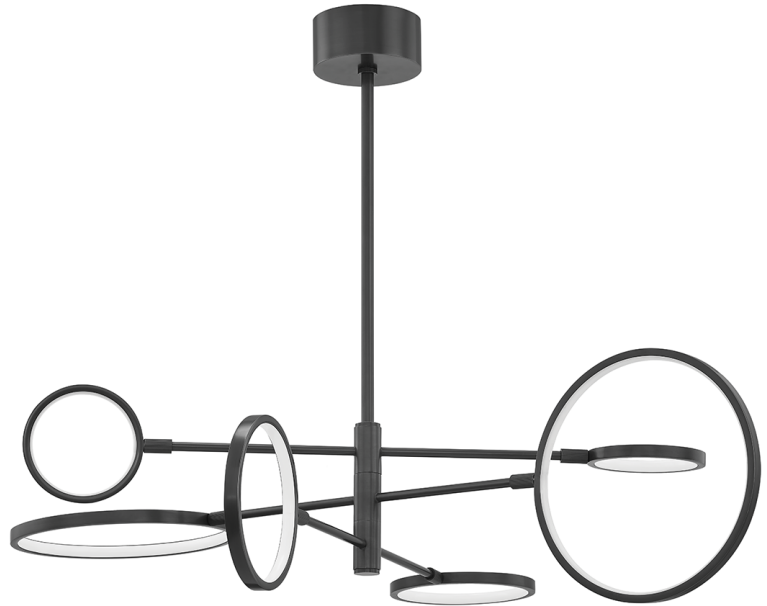

SATURN

4106-OB

FINISHES

AGED BRASS (AGB)
OLD BRONZE (OB)
POLISHED NICKEL (PN)

DIMENSIONS

Height: 13.25"
Width/Diameter: 44.5"
Minimum Height: 16.25"
Maximum Height: 70.25"
Canopy/Backplate: 5.5"
Hanging Type: 1-3" / 1-6" / 1-12" / 2-18" Stems
Product Weight: 15lb

GLASS

Attachment:
Glass 1: Glass
Glass 2: Glass

LAMPING

Bulb 1
Bulb Included: N/A
Socket: Integrated LED
Bulb: 0 • 55 Watt Max
Voltage: 120V TO 277V
UL Rating: UL Damp

CRI: 90
Color Temp.: 2700k
Lumens: 2425
Title 24: No
Field Serviceable: Yes

SATURN

4106-OB

SHIPPING

Carton 1: 32" x 28" x 7"

Carton 1 Weight: 19lb

Shipping Method: Ground