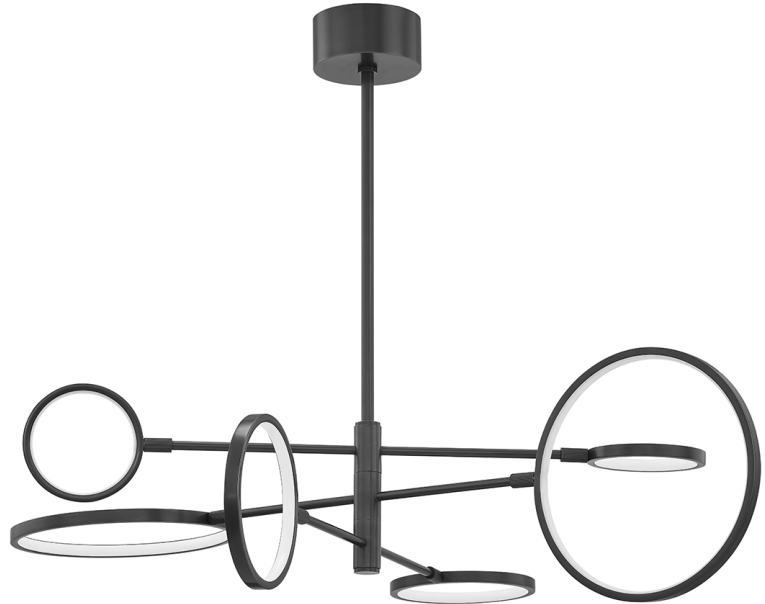

# SATURN

4106-OB

---

## DIMENSIONS

---

Height: 13.25"  
Width/Diameter: 44.5"  
Minimum Height: 16.25"  
Maximum Height: 70.25"  
Canopy/Backplate: 5.5"  
Hanging Type: 1-3" / 1-6" / 1-12" / 2-18" Stems  
Product Weight: 15lb

## GLASS

---

Attachment:  
Glass 1: Glass  
Glass 2: Glass

## LAMPING

---

**Bulb 1**  
Bulb Included: N/A  
Socket: Integrated LED  
Bulb: 0 • 55 Watt Max  
CRI: 90  
Color Temp.: 2700k  
Lumens: 2425  
Title 24: No  
Field Serviceable: Yes