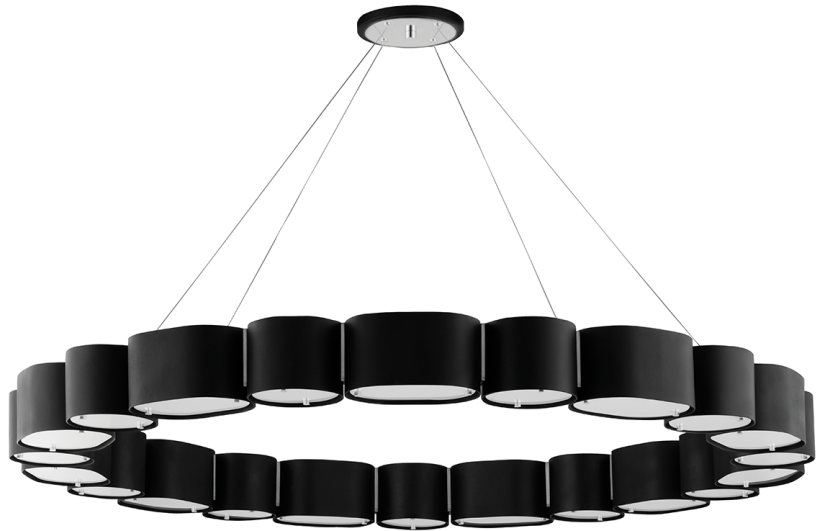

OPAL

393-50-SBK/SS

With its clean shapes and smooth lines, Opal is modern design that works well with many decors. A series of circular and oval shades combine to form simple, eye-catching silhouettes. The clear glass is painted white on the inside giving off a soft, diffused light. Choose from shades of soft black with brushed stainless steel accents or soft white shades with vintage brass metalwork.

FINISHES

SOFT BLACK/STAINLESS STEEL (SBK/SS)
SOFT WHITE/VINTAGE BRASS (SWH/VB)

DIMENSIONS

Height: 4"

Width/Diameter: 50"

Minimum Height: 28.75"

Maximum Height: 112.25"

Canopy/Backplate: 7"

Hanging Type: 144" Aircraft Cable

Product Weight: 19lb

GLASS

Attachment:

Glass 1: Glass

Glass 2:

LAMPING

Bulb 1

Bulb Included: No

Socket: E12 Candelabra Base

Bulb: G16.5 • 22 • 25 Watt Max

Voltage: 120

UL Rating: UL Damp

SHIPPING

Carton 1: 54" x 54" x 10"

Carton 1 Weight: 73lb