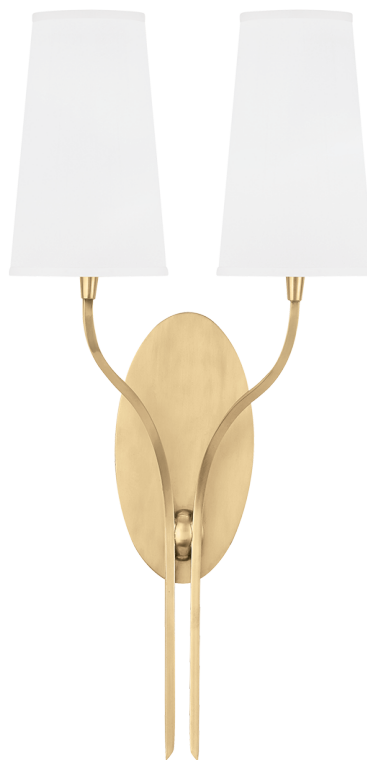

RUTLAND

3712-AGB-WS

FINISHES

AGED BRASS (AGB)
POLISHED NICKEL (PN)

DIMENSIONS

Height: 24.5"

Width/Diameter: 12"

Canopy/Backplate: 0"

Hanging Type:

Product Weight: 4lb

GLASS

Attachment: Double Clip

Glass 1: Faux Silk

Glass 2:

LAMPING

Bulb 1

Bulb Included: No

Socket: E12 Candelabra Base

Bulb: B11 • 2 • 60 Watt Max

SHIPPING

Carton 1: 23" x 11" x 11"

Carton 1 Weight: 4lb

Shipping Method: Ground