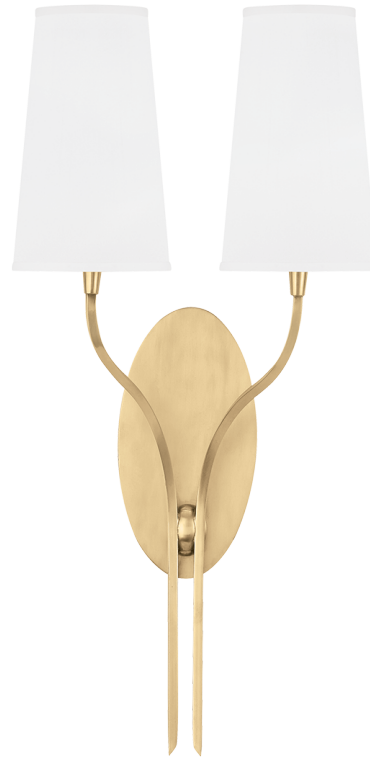

RUTLAND

3712-AGB-WS

FINISHES

AGED BRASS (AGB)
POLISHED NICKEL (PN)

DIMENSIONS

Height: 24.5"

Width/Diameter: 12"

Canopy/Backplate: 0"

Hanging Type:

Product Weight: 4lb

GLASS

Attachment: Double Clip

Glass 1: Faux Silk

Glass 2:

LAMPING

Bulb 1

Bulb Included: No

Socket: E12 Candelabra Base

Bulb: B11 • 2 • 60 Watt Max

Voltage: 120 VAC

UL Rating: UL Damp

Gem Box: Not Required

SHIPPING

Carton 1: 23" x 11" x 11"