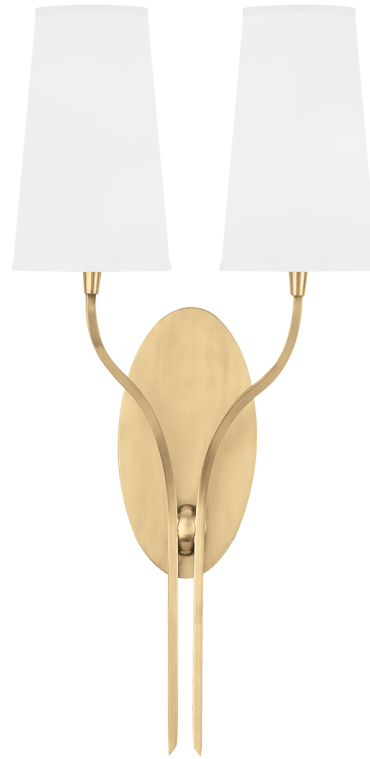

RUTLAND

3712-AGB-WS

FINISHES

AGED BRASS (AGB)
POLISHED NICKEL (PN)

DIMENSIONS

Height: 24.5"

Width/Diameter: 12"

Canopy/Backplate: 0"

Hanging Type:

Product Weight: 4lb

GLASS

Attachment: Double Clip

Glass 1: Faux Silk

Glass 2:

LAMPING

Bulb 1

Bulb Included: No

Socket: E12 Candelabra Base

Bulb: B11 • 2 • 60 Watt Max

Voltage: 120 VAC

UL Rating: UL Damp

Gem Box: Not Required

SHIPPING

Carton 1: 23" x 11" x 11"