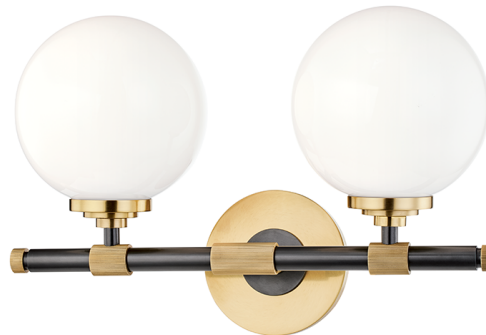

BOWERY

3702-AOB

FINISHES

AGED BRASS/OLD BRONZE

Coastal Suitable Finish (EPM): No

DIMENSIONS

Height: 10"

Width/Diameter: 15"

Canopy/Backplate: 4.75"

Product Weight: 3.52lb

Extension: 7"

Top to Center: 7.75"

Canopy/Backplate Shape: Round

Sloped Ceiling Compatible: No

Living Finish: No

Uplight Only: No

Shade

Shade 1: Glass

Shade 1 Finish: Opal Shiny

Shade 1 Bottom L/W: 0" / 6"

Shade 1 Height: 5.875"

Replacement Glass Item #(s): GLS-003701

ELECTRICAL

Bulb 1

Bulb Included: No

Socket: E26 Medium Base

Bulb Type: B11

Max Wattage: 60

Bulb Quantity: 2

Bulb Included: No

Wire Length: 8"

Cord Type: B & W TEFLON W/ GROUND WIRE