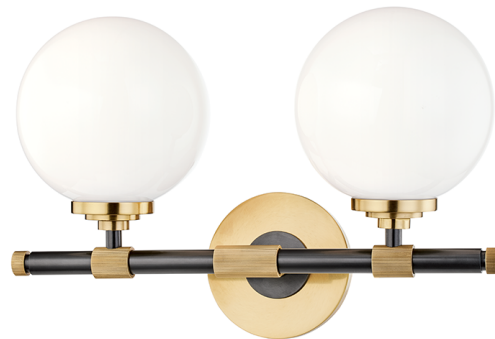

# BOWERY

3702-AOB

---

## FINISHES

---

AGED BRASS/OLD BRONZE (AOB)  
POLISHED NICKEL (PN)

## DIMENSIONS

---

Height: 10"

Width/Diameter: 15"

Canopy/Backplate: 4.75"

Hanging Type:

Product Weight: 3.52lb

## GLASS

---

Attachment:

Glass 1: Glass

Glass 2: