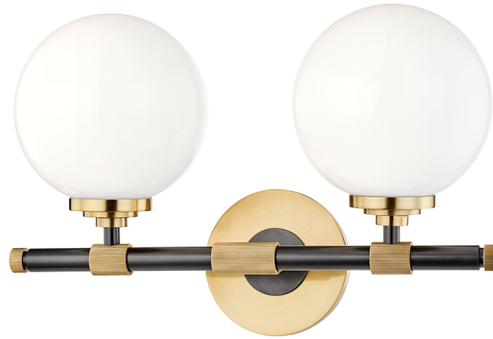

BOWERY

3702-AOB

FINISHES

AGED BRASS/OLD BRONZE (AOB)

POLISHED NICKEL (PN)

DIMENSIONS

Height: 10"

Width/Diameter: 15"

Canopy/Backplate: 4.75"

Hanging Type:

Product Weight: 3.52lb

GLASS

Attachment:

Glass 1: Glass

Glass 2:

LAMPING

Bulb 1

Bulb Included: No

Socket: E26 Medium Base

Bulb: B11 • 2 • 60 Watt Max

SHIPPING

Carton 1: 21" x 11" x 8"

Carton 1 Weight: 4lb

Shipping Method: Ground