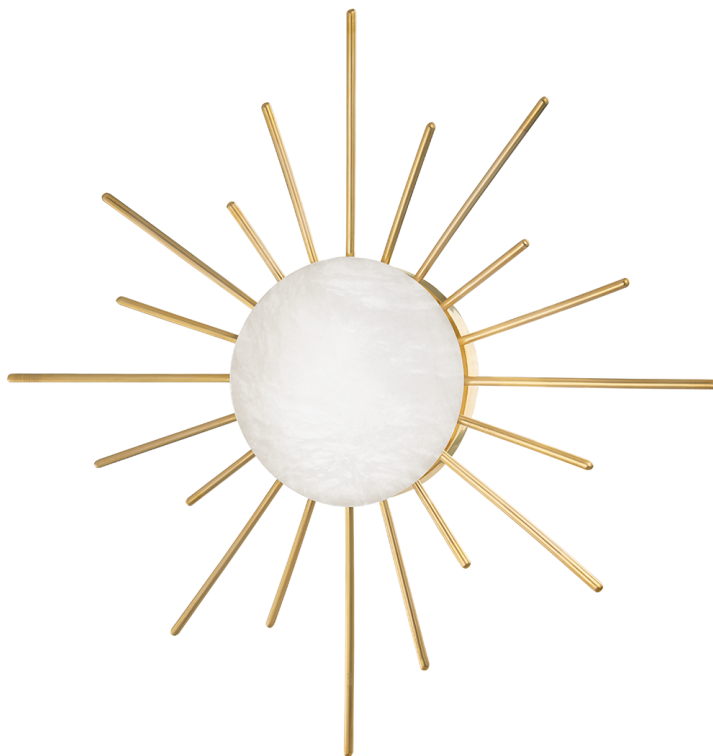

# HAVANA

337-01-VB

Art nouveau meets midcentury Italian, the Havana wall sconce and chandelier indulge in of-the-moment, whimsical design. Available in aged brass, old bronze, and polished nickel, Havana is engaged in shape play and features a wavy arm and glossy opal globe shade. Available in small and large chandelier.

## FINISHES

VINTAGE BRASS (VB)

## DIMENSIONS

Height: 21.5"

Width/Diameter: 21.5"

Canopy/Backplate: 7"

Hanging Type:

Product Weight: 6lb

## GLASS

Attachment:

Glass 1: Alabaster

Glass 2: