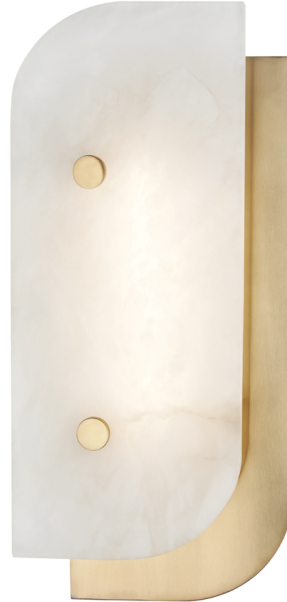

YIN & YANG

3313-AGB

*Due to the one-of-a-kind nature of the medium, exact colors and patterns may vary slightly from the image shown.

FINISHES

AGED BRASS (AGB)

POLISHED NICKEL (PN)

Coastal Suitable Finish (EPM): No

DIMENSIONS

Height: 13"

Width/Diameter: 5.5"

Product Weight: 4.7lb

Extension: 2.25"

Top to Center: 6.5"

Canopy/Backplate Shape: Rectangle

Sloped Ceiling Compatible: No

Living Finish: No

Uplight Only: No

Shade

Attachment: Thumb Screw

Shade 1: Alabaster

Shade 1 Top Length: 5"

Shade 1 Top Width: 0.5"

Shade 1 Bottom L/W: 5" / 0.5"

Shade 1 Height: 11.75"

Replacement Glass Item #(s): ALA-003313

ELECTRICAL

Bulb 1

Bulb Included: N/A

Socket: Integrated LED

Max Wattage: 5

Bulb Quantity: 1