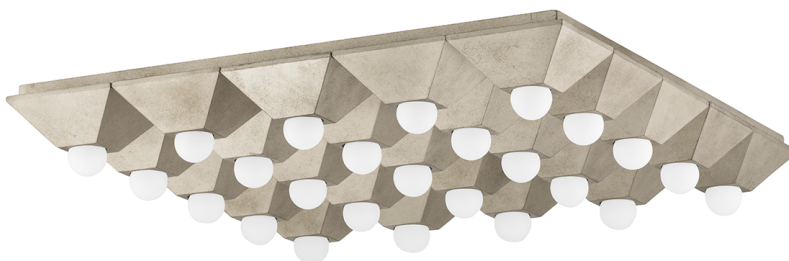

# MAX

325-25-SL

Playing with shapes, Max gives simple geometry maximum style. A series of pyramid bases supporting round globe lights come together to form squares and rectangles. The vintage gold or silver leaf finishes add to the design's overall Hollywood glam feeling. Whether in a flush mount, sconce or bath and vanity, Max adds a chic vibe to any space.

## FINISHES

SILVER LEAF (SL)

## DIMENSIONS

Height: 4.5"

Width/Diameter: 30.25"

Length: 30.25"

Canopy/Backplate: 0"

Hanging Type:

Product Weight: 14lb

## GLASS

Attachment:

Glass 1:

Glass 2: