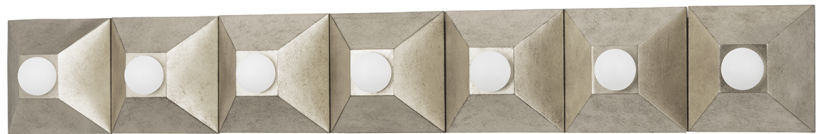

MAX

325-07-SL

Playing with shapes, Max gives simple geometry maximum style. A series of pyramid bases supporting round globe lights come together to form squares and rectangles. The vintage gold or silver leaf finishes add to the design's overall Hollywood glam feeling. Whether in a flush mount, sconce or bath and vanity, Max adds a chic vibe to any space.

FINISHES

SILVER LEAF (SL)

Coastal Suitable Finish (EPM): No

DIMENSIONS

Height: 6"

Width/Diameter: 42"

Product Weight: 9lb

Extension: 4.5"

Top to Center: 3"

Canopy/Backplate Shape: Square

Sloped Ceiling Compatible: No

Living Finish: No

Uplight Only: Yes

Shade

Shade 1 Bottom L/W: 0" / 9"

Shade 1 Height: 14.75"