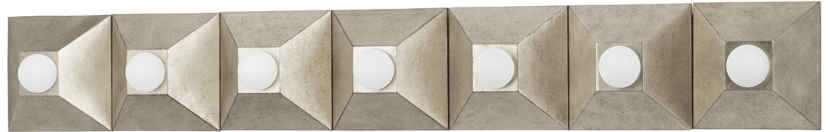

MAX

325-07-SL

Playing with shapes, Max gives simple geometry maximum style. A series of pyramid bases supporting round globe lights come together to form squares and rectangles. The vintage gold or silver leaf finishes add to the design's overall Hollywood glam feeling. Whether in a flush mount, sconce or bath and vanity, Max adds a chic vibe to any space.

FINISHES

SILVER LEAF (SL)

DIMENSIONS

Height: 6"

Width/Diameter: 42"

Canopy/Backplate: 0"

Hanging Type:

Product Weight: 9lb

GLASS

Attachment:

Glass 1:

Glass 2:

LAMPING

Bulb 1

Bulb Included: No

Socket: E12 Candelabra Base