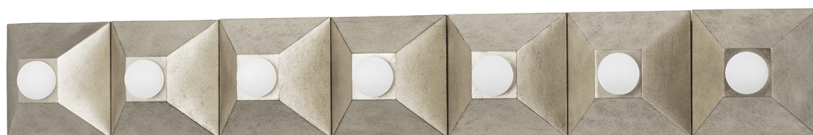

MAX

325-07-SL

Playing with shapes, Max gives simple geometry maximum style. A series of pyramid bases supporting round globe lights come together to form squares and rectangles. The vintage gold or silver leaf finishes add to the design's overall Hollywood glam feeling. Whether in a flush mount, sconce or bath and vanity, Max adds a chic vibe to any space.

FINISHES

SILVER LEAF (SL)

DIMENSIONS

Height: 6"

Width/Diameter: 42"

Canopy/Backplate: 0"

Hanging Type:

Product Weight: 9lb

GLASS

Attachment:

Glass 1:

Glass 2:

LAMPING

Bulb 1

Bulb Included: No

Socket: E12 Candelabra Base