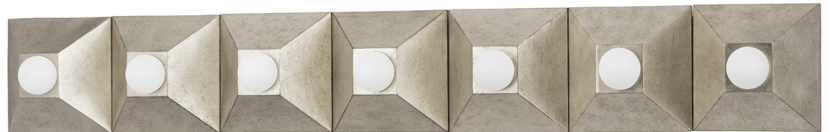

MAX

325-07-SL

Playing with shapes, Max gives simple geometry maximum style. A series of pyramid bases supporting round globe lights come together to form squares and rectangles. The vintage gold or silver leaf finishes add to the design's overall Hollywood glam feeling. Whether in a flush mount, sconce or bath and vanity, Max adds a chic vibe to any space.

FINISHES

SILVER LEAF (SL)

DIMENSIONS

Height: 6"

Width/Diameter: 42"

Canopy/Backplate: 0"

Hanging Type:

Product Weight: 9lb

GLASS

Attachment:

Glass 1:

Glass 2:

LAMPING

Bulb 1

Bulb Included: No

Socket: E12 Candelabra Base