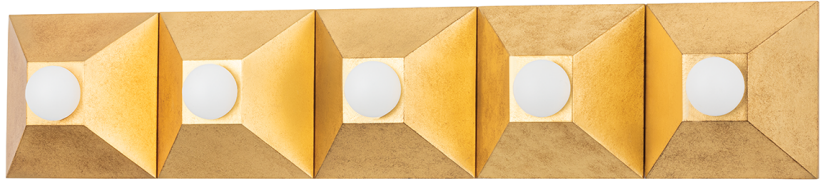

MAX

325-05-VGL

Playing with shapes, Max gives simple geometry maximum style. A series of pyramid bases supporting round globe lights come together to form squares and rectangles. The vintage gold or silver leaf finishes add to the design's overall Hollywood glam feeling. Whether in a flush mount, sconce or bath and vanity, Max adds a chic vibe to any space.

FINISHES

SILVER LEAF (SL)
VINTAGE GOLD LEAF (VGL)

DIMENSIONS

Height: 6"

Width/Diameter: 30"

Canopy/Backplate: 0"

Hanging Type:

Product Weight: 7lb

GLASS

Attachment:

Glass 1:

Glass 2:

LAMPING

Bulb 1

Bulb Included: No

Socket: E12 Candelabra Base