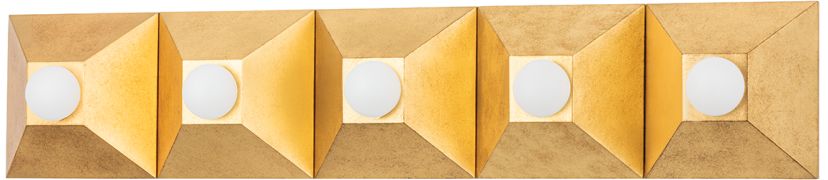

MAX

325-05-VGL

Playing with shapes, Max gives simple geometry maximum style. A series of pyramid bases supporting round globe lights come together to form squares and rectangles. The vintage gold or silver leaf finishes add to the design's overall Hollywood glam feeling. Whether in a flush mount, sconce or bath and vanity, Max adds a chic vibe to any space.

FINISHES

SILVER LEAF (SL)
VINTAGE GOLD LEAF (VGL)

DIMENSIONS

Height: 6"

Width/Diameter: 30"

Canopy/Backplate: 0"

Hanging Type:

Product Weight: 7lb

GLASS

Attachment:

Glass 1:

Glass 2:

LAMPING

Bulb 1

Bulb Included: No

Socket: E12 Candelabra Base