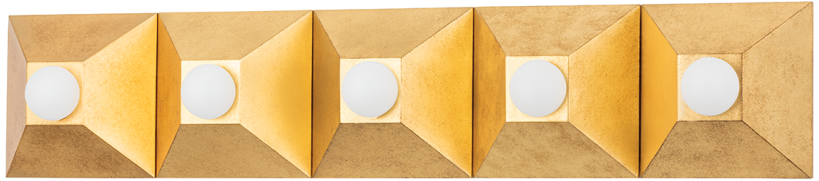

MAX

325-05-VGL

Playing with shapes, Max gives simple geometry maximum style. A series of pyramid bases supporting round globe lights come together to form squares and rectangles. The vintage gold or silver leaf finishes add to the design's overall Hollywood glam feeling. Whether in a flush mount, sconce or bath and vanity, Max adds a chic vibe to any space.

FINISHES

SILVER LEAF (SL)

VINTAGE GOLD LEAF (VGL)

Coastal Suitable Finish (EPM): No

DIMENSIONS

Height: 6"

Width/Diameter: 30"

Product Weight: 7lb

Extension: 4.5"

Top to Center: 3"

Canopy/Backplate Shape: Square

Sloped Ceiling Compatible: No

Living Finish: No

Uplight Only: No

Shade

Shade 1 Bottom L/W: 0" / 7.5"

Shade 1 Height: 11"

ELECTRICAL

Bulb 1

Bulb Included: No

Socket: E12 Candelabra Base

Bulb Type: G16.5

Max Wattage: 8

Bulb Quantity: 5