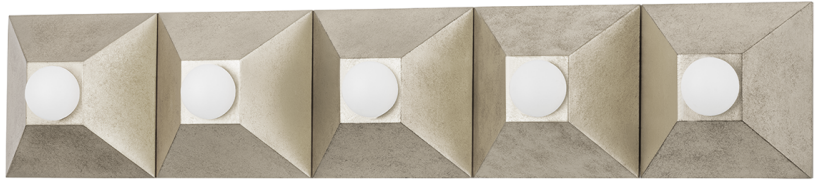

# MAX

325-05-SL

Playing with shapes, Max gives simple geometry maximum style. A series of pyramid bases supporting round globe lights come together to form squares and rectangles. The vintage gold or silver leaf finishes add to the design's overall Hollywood glam feeling. Whether in a flush mount, sconce or bath and vanity, Max adds a chic vibe to any space.

## FINISHES

SILVER LEAF (SL)

VINTAGE GOLD LEAF (VGL)

Coastal Suitable Finish (EPM): No

## DIMENSIONS

Height: 6"

Width/Diameter: 30"

Product Weight: 7lb

Extension: 4.5"

Top to Center: 3"

Canopy/Backplate Shape: Square

Sloped Ceiling Compatible: No

## Shade

Shade 1 Bottom L/W: 0" / 5"

Shade 1 Height: 6.5"