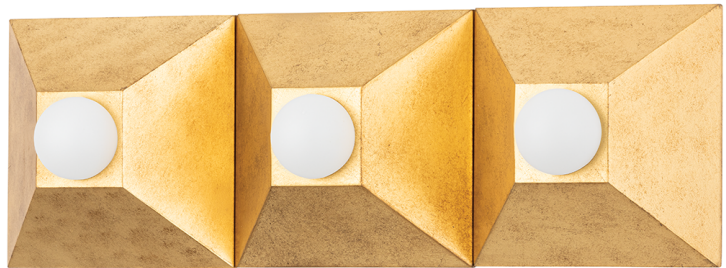

MAX

325-03-VGL

Playing with shapes, Max gives simple geometry maximum style. A series of pyramid bases supporting round globe lights come together to form squares and rectangles. The vintage gold or silver leaf finishes add to the design's overall Hollywood glam feeling. Whether in a flush mount, sconce or bath and vanity, Max adds a chic vibe to any space.

FINISHES

SILVER LEAF (SL)
VINTAGE GOLD LEAF (VGL)

DIMENSIONS

Height: 6"

Width/Diameter: 18"

Canopy/Backplate: 0"

Hanging Type:

Product Weight: 5lb

GLASS

Attachment:

Glass 1:

Glass 2:

LAMPING

Bulb 1

Bulb Included: No

Socket: E12 Candelabra Base