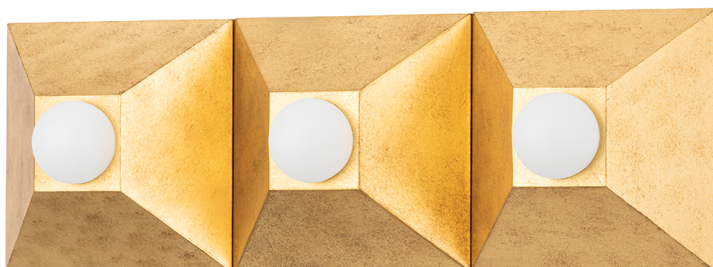

# MAX

325-03-VGL

Playing with shapes, Max gives simple geometry maximum style. A series of pyramid bases supporting round globe lights come together to form squares and rectangles. The vintage gold or silver leaf finishes add to the design's overall Hollywood glam feeling. Whether in a flush mount, sconce or bath and vanity, Max adds a chic vibe to any space.

## FINISHES

SILVER LEAF (SL)

VINTAGE GOLD LEAF (VGL)

## DIMENSIONS

Height: 6"

Width/Diameter: 18"

Canopy/Backplate: 0"

Hanging Type:

Product Weight: 5lb

## GLASS

Attachment:

Glass 1:

Glass 2: