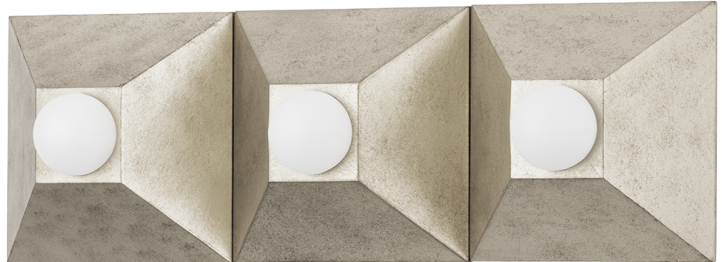

MAX

325-03-SL

Playing with shapes, Max gives simple geometry maximum style. A series of pyramid bases supporting round globe lights come together to form squares and rectangles. The vintage gold or silver leaf finishes add to the design's overall Hollywood glam feeling. Whether in a flush mount, sconce or bath and vanity, Max adds a chic vibe to any space.

FINISHES

SILVER LEAF (SL)

VINTAGE GOLD LEAF (VGL)

Coastal Suitable Finish (EPM): No

DIMENSIONS

Height: 6"

Width/Diameter: 18"

Product Weight: 5lb

Extension: 4.5"

Top to Center: 3"

Canopy/Backplate Shape: Square

Sloped Ceiling Compatible: No

Living Finish: No

Uplight Only: Yes

Shade

Shade 1 Bottom L/W: 0" / 7.25"

Shade 1 Height: 12"

ELECTRICAL

Bulb 1

Bulb Included: No

Socket: E12 Candelabra Base

Bulb Type: G16.5

Max Wattage: 8

Bulb Quantity: 3