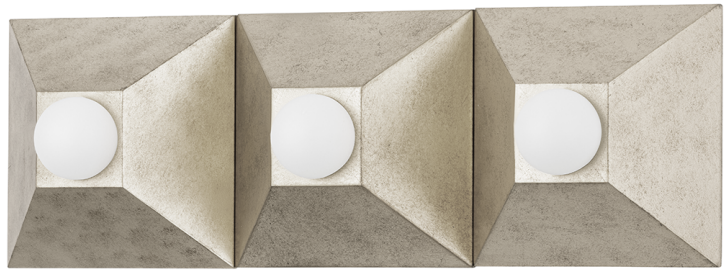

MAX

325-03-SL

Playing with shapes, Max gives simple geometry maximum style. A series of pyramid bases supporting round globe lights come together to form squares and rectangles. The vintage gold or silver leaf finishes add to the design's overall Hollywood glam feeling. Whether in a flush mount, sconce or bath and vanity, Max adds a chic vibe to any space.

FINISHES

SILVER LEAF (SL)
VINTAGE GOLD LEAF (VGL)

DIMENSIONS

Height: 6"

Width/Diameter: 18"

Canopy/Backplate: 0"

Hanging Type:

Product Weight: 5lb

GLASS

Attachment:

Glass 1:

Glass 2:

LAMPING

Bulb 1

Bulb Included: No

Socket: E12 Candelabra Base