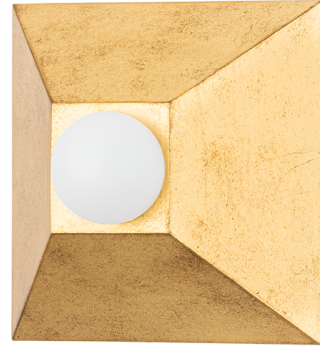

MAX

325-01-VGL

Playing with shapes, Max gives simple geometry maximum style. A series of pyramid bases supporting round globe lights come together to form squares and rectangles. The vintage gold or silver leaf finishes add to the design's overall Hollywood glam feeling. Whether in a flush mount, sconce or bath and vanity, Max adds a chic vibe to any space.

FINISHES

SILVER LEAF (SL)

VINTAGE GOLD LEAF (VGL)

Coastal Suitable Finish (EPM): No

DIMENSIONS

Height: 6"

Width/Diameter: 6"

Product Weight: 3lb

Extension: 4.5"

Top to Center: 3"

Canopy/Backplate Shape: Square

Sloped Ceiling Compatible: No

Living Finish: No

Uplight Only: Yes

Shade

Shade 1 Bottom L/W: 0" / 9"

Shade 1 Height: 21"

ELECTRICAL

Bulb 1

Bulb Included: No

Socket: E12 Candelabra Base

Bulb Type: G16.5

Max Wattage: 8

Bulb Quantity: 1

Bulb Included: No

Wire Length: 7"

Gem Box Required (2"x3"): No

Dark Sky: No

SHIPPING

Carton 1: 12" x 10" x 8"

Carton 1 Weight: 7lb

Shipping Method: Ground

Country of Origin: PH