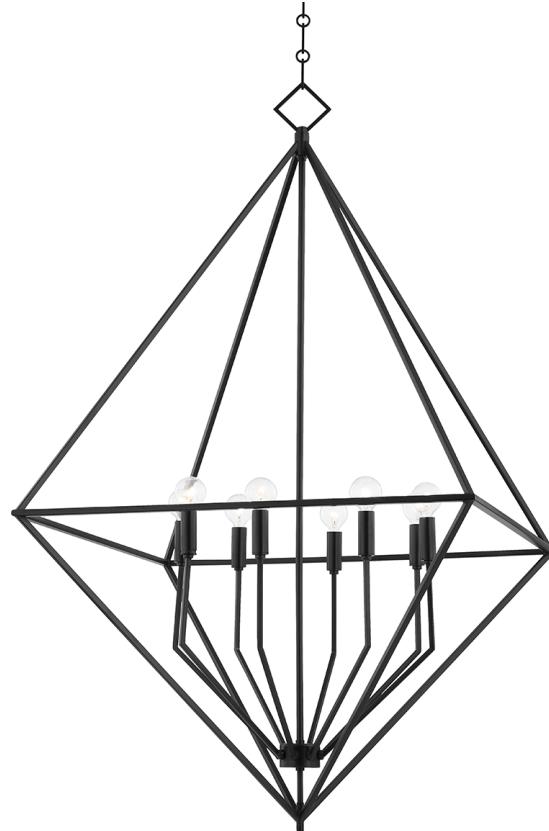

HAINES

3140-AI

FINISHES

AGED IRON (AI)
GOLD LEAF (GL)

DIMENSIONS

Height: 43"
Width/Diameter: 32"
Minimum Height: 46"
Maximum Height: 97"
Canopy/Backplate: 0"
Hanging Type:
Product Weight: 20lb

GLASS

Attachment:
Glass 1:
Glass 2:

LAMPING

Bulb 1
Bulb Included: No
Socket: E12 Candelabra Base
Bulb: 6 • 60 Watt Max
Voltage: 120 VAC
UL Rating: UL Damp

SHIPPING

Carton 1: 48" x 31" x 32"
Carton 1 Weight: 25lb
Shipping Method: Truck Only