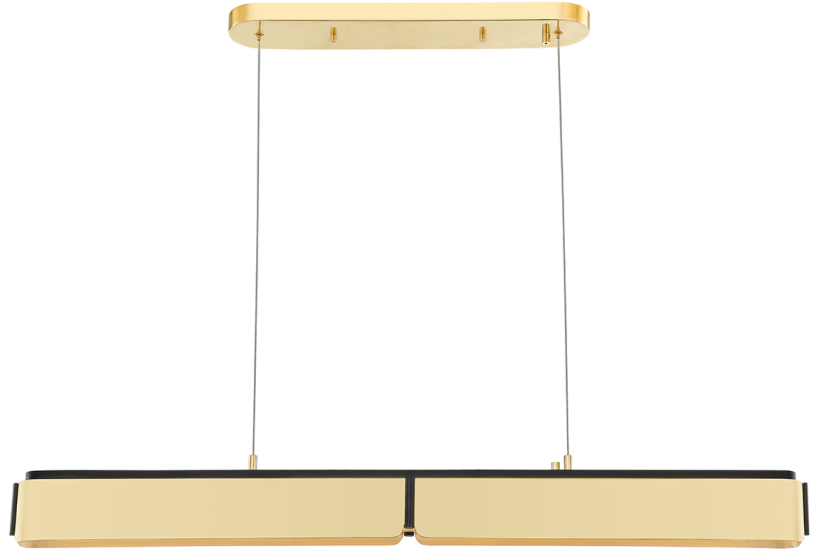

## DIMENSIONS

Height: 5"

Width/Diameter: 48.5"

Minimum Height: 15.35"

Maximum Height: 60"

Canopy/Backplate: 0"

Hanging Type:

Product Weight: 32lb

## GLASS

Attachment:

Glass 1:

Glass 2: