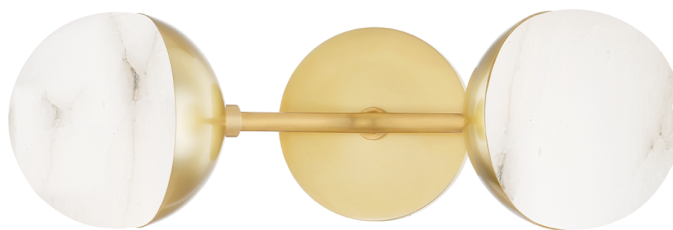

SARATOGA

2832-AGB

Modern in form, yet retro in style, Saratoga takes globe lighting to a new level. Whether slightly curved or long and straight, Saratoga's arms perfectly complement its gorgeous alabaster glass globe shades. The clean metal caps and the refined finished on the tails are the finishing touches to this design that works beautifully with any style. Sconces can be mounted horizontally or vertically.

*Due to the one-of-a-kind nature of the medium, exact colors and patterns may vary slightly from the image shown.

FINISHES

AGED BRASS (AGB)

POLISHED NICKEL (PN)

Coastal Suitable Finish (EPM): No

DIMENSIONS

Height: 15.75"

Width/Diameter: 5"

Canopy/Backplate: 4.75"

Product Weight: 6lb

Extension: 7"

Top to Center: 8"

Canopy/Backplate Shape: Round

Sloped Ceiling Compatible: No

Living Finish: No

Uplight Only: No

Shade

Shade 1: Alabaster

Shade 1 Finish: White

Shade 1 Top Width: 5"

Shade 1 Height: 4"

ELECTRICAL