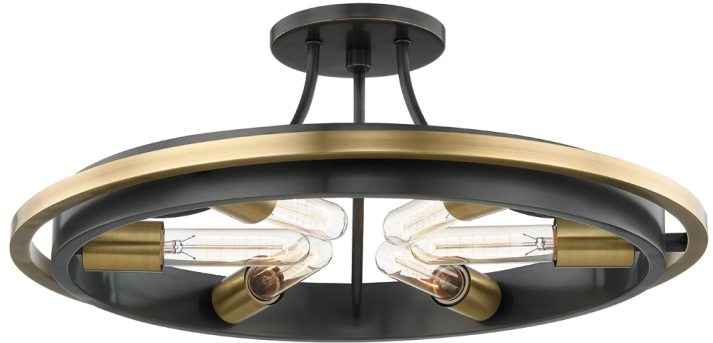

CHAMBERS

2721-AOB

FINISHES

AGED BRASS (AGB)
AGED BRASS/OLD BRONZE (AOB)
POLISHED NICKEL (PN)
Coastal Suitable Finish (EPM): No

DIMENSIONS

Height: 8"
Width/Diameter: 21"
Canopy/Backplate: 5.5"
Product Weight: 4lb
Canopy/Backplate Shape: Round
Sloped Ceiling Compatible: No
Living Finish: No
Uplight Only: No

Shade

ELECTRICAL

Bulb 1

Bulb Included: No
Socket: E26 Medium Base
Bulb Type: T10-5.5
Max Wattage: 60
Bulb Quantity: 6
Bulb Included: No
Wire Length: 120"
Cord Type: B & W TEFLON W/ GROUND WIRE
Gem Box Required (2"x3"): No
Dark Sky: No