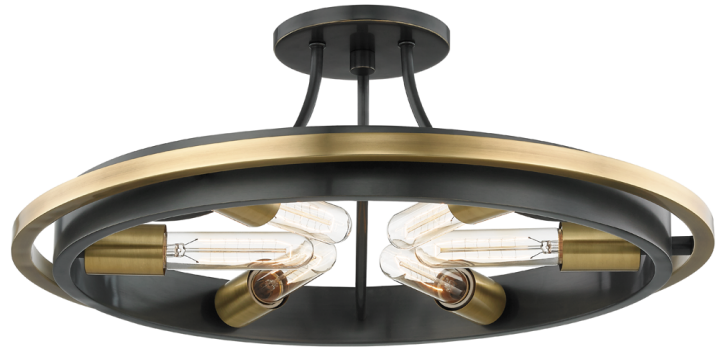

CHAMBERS

2721-AOB

FINISHES

AGED BRASS (AGB)
AGED BRASS/OLD BRONZE (AOB)
POLISHED NICKEL (PN)

DIMENSIONS

Height: 8"
Width/Diameter: 21"

Canopy/Backplate: 5.5"
Hanging Type:
Product Weight: 4lb

GLASS

Attachment:
Glass 1:
Glass 2:

LAMPING

Bulb 1
Bulb Included: No
Socket: E26 Medium Base
Bulb: T10-5.5 • 6 • 60 Watt Max

SHIPPING

Carton 1: 25" x 25" x 12"
Carton 1 Weight: 14lb
Shipping Method: Ground