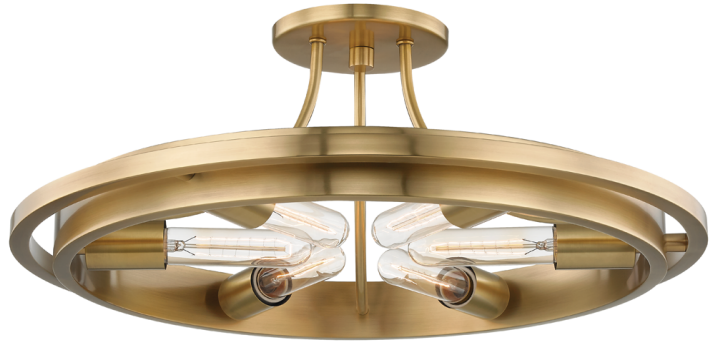

CHAMBERS

2721-AGB

FINISHES

AGED BRASS (AGB)
AGED BRASS/OLD BRONZE (AOB)
POLISHED NICKEL (PN)
Coastal Suitable Finish (EPM): No

DIMENSIONS

Height: 8"
Width/Diameter: 21"
Canopy/Backplate: 5.5"
Product Weight: 4lb
Canopy/Backplate Shape: Round
Sloped Ceiling Compatible: No
Living Finish: No
Uplight Only: No

Shade

ELECTRICAL

Bulb 1

Bulb Included: No
Socket: E26 Medium Base
Bulb Type: T10-5.5
Max Wattage: 60
Bulb Quantity: 6
Bulb Included: No
Wire Length: 120"
Cord Type: B & W TEFLON W/ GROUND WIRE
Gem Box Required (2"x3"): No
Dark Sky: No