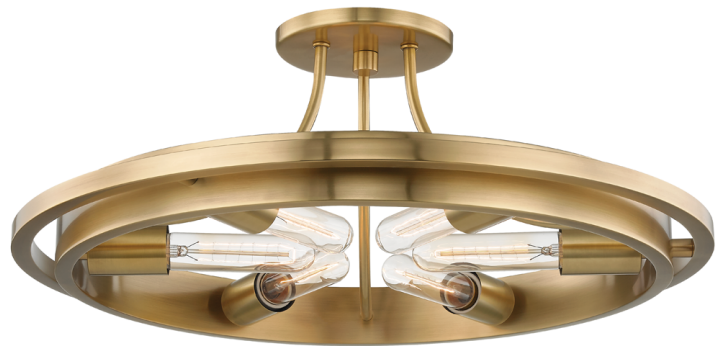

CHAMBERS

2721-AGB

FINISHES

AGED BRASS (AGB)
AGED BRASS/OLD BRONZE (AOB)
POLISHED NICKEL (PN)

DIMENSIONS

Height: 8"

Width/Diameter: 21"

Canopy/Backplate: 5.5"

Hanging Type:

Product Weight: 4lb

GLASS

Attachment:

Glass 1:

Glass 2:

LAMPING

Bulb 1

Bulb Included: No

Socket: E26 Medium Base

Bulb: T10-5.5 • 6 • 60 Watt Max

Voltage: 120 VAC

UL Rating: UL Damp

SHIPPING

Carton 1: 25" x 25" x 12"

Carton 1 Weight: 15lb