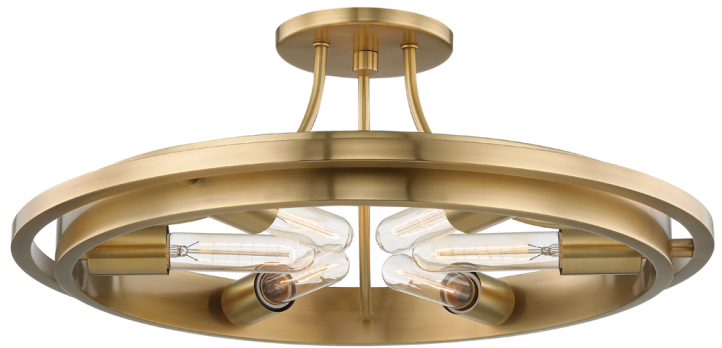

CHAMBERS

2721-AGB

FINISHES

AGED BRASS (AGB)
AGED BRASS/OLD BRONZE (AOB)
POLISHED NICKEL (PN)

DIMENSIONS

Height: 8"

Width/Diameter: 21"

Canopy/Backplate: 5.5"

Hanging Type:

Product Weight: 4lb

GLASS

Attachment:

Glass 1:

Glass 2:

LAMPING

Bulb 1

Bulb Included: No

Socket: E26 Medium Base

Bulb: T10-5.5 • 6 • 60 Watt Max

Voltage: 120 VAC

UL Rating: UL Damp

SHIPPING

Carton 1: 25" x 25" x 12"

Carton 1 Weight: 15lb