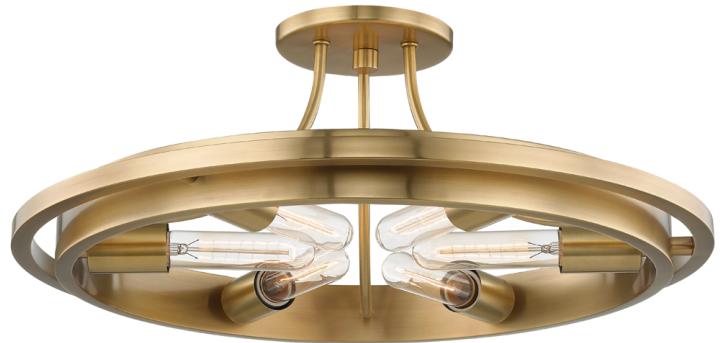

CHAMBERS

2721-AGB

FINISHES

AGED BRASS (AGB)
AGED BRASS/OLD BRONZE (AOB)
POLISHED NICKEL (PN)

DIMENSIONS

Height: 8"

Width/Diameter: 21"

Canopy/Backplate: 5.5"

Hanging Type:

Product Weight: 4lb

GLASS

Attachment:

Glass 1:

Glass 2:

LAMPING

Bulb 1

Bulb Included: No

Socket: E26 Medium Base

Bulb: T10-5.5 • 6 • 60 Watt Max

SHIPPING

Carton 1: 25" x 25" x 12"

Carton 1 Weight: 15lb

Shipping Method: Ground