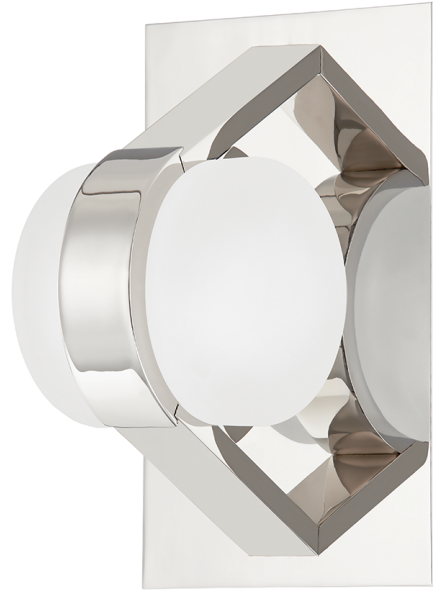

# ORBIT

2700-PN

Start a conversation with this statement-making design. A study in shapes, Orbit combines sharp angles with cylindrical shades adding a sense of movement and wonder to any room. Integrated LED lights softly glow from within each opal glass diffuser. The chandelier can be mounted close to the ceiling and the sconce can be mounted horizontally or vertically. Available in a shiny Polished Nickel or a more subdued Aged Brass finish.

## FINISHES

AGED BRASS (AGB)  
POLISHED NICKEL (PN)

## DIMENSIONS

Height: 8"

Width/Diameter: 4.75"

Canopy/Backplate: 0"

Hanging Type:

Product Weight: 4lb

## GLASS

Attachment:

Glass 1:

Glass 2: