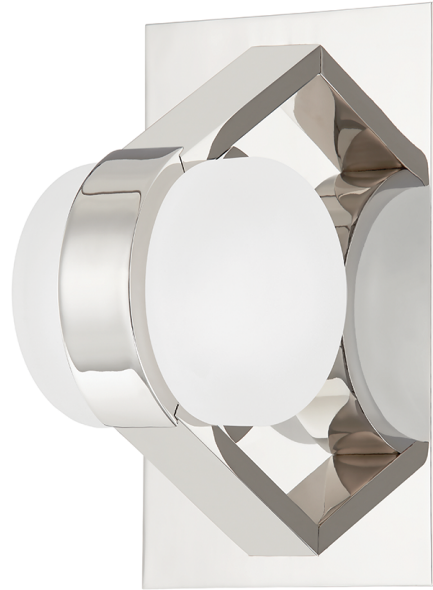

ORBIT

2700-PN

Start a conversation with this statement-making design. A study in shapes, Orbit combines sharp angles with cylindrical shades adding a sense of movement and wonder to any room. Integrated LED lights softly glow from within each opal glass diffuser. The chandelier can be mounted close to the ceiling and the sconce can be mounted horizontally or vertically. Available in a shiny Polished Nickel or a more subdued Aged Brass finish.

FINISHES

AGED BRASS (AGB)
POLISHED NICKEL (PN)

DIMENSIONS

Height: 8"

Width/Diameter: 4.75"

Canopy/Backplate: 0"

Hanging Type:

Product Weight: 4lb

GLASS

Attachment:

Glass 1:

Glass 2:

LAMPING

Bulb 1

Bulb Included: N/A

Socket: Integrated LED