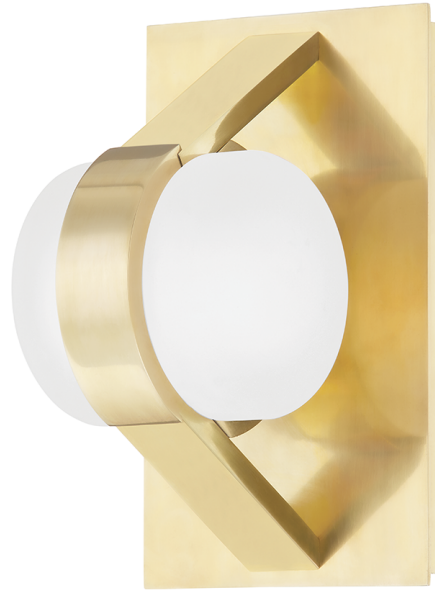

ORBIT

2700-AGB

Start a conversation with this statement-making design. A study in shapes, Orbit combines sharp angles with cylindrical shades adding a sense of movement and wonder to any room. Integrated LED lights softly glow from within each opal glass diffuser. The chandelier can be mounted close to the ceiling and the sconce can be mounted horizontally or vertically. Available in a shiny Polished Nickel or a more subdued Aged Brass finish.

FINISHES

AGED BRASS (AGB)
POLISHED NICKEL (PN)

DIMENSIONS

Height: 8"

Width/Diameter: 4.75"

Canopy/Backplate: 0"

Hanging Type:

Product Weight: 4lb

GLASS

Attachment:

Glass 1:

Glass 2:

LAMPING

Bulb 1

Bulb Included: N/A

Socket: Integrated LED