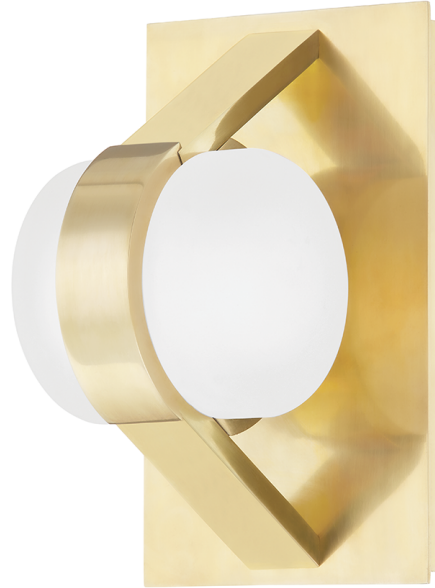

ORBIT

2700-AGB

Start a conversation with this statement-making design. A study in shapes, Orbit combines sharp angles with cylindrical shades adding a sense of movement and wonder to any room. Integrated LED lights softly glow from within each opal glass diffuser. The chandelier can be mounted close to the ceiling and the sconce can be mounted horizontally or vertically. Available in a shiny Polished Nickel or a more subdued Aged Brass finish.

FINISHES

AGED BRASS (AGB)
POLISHED NICKEL (PN)

DIMENSIONS

Height: 8"

Width/Diameter: 4.75"

Canopy/Backplate: 0"

Hanging Type:

Product Weight: 4lb

GLASS

Attachment:

Glass 1:

Glass 2:

LAMPING

Bulb 1

Bulb Included: N/A

Socket: Integrated LED