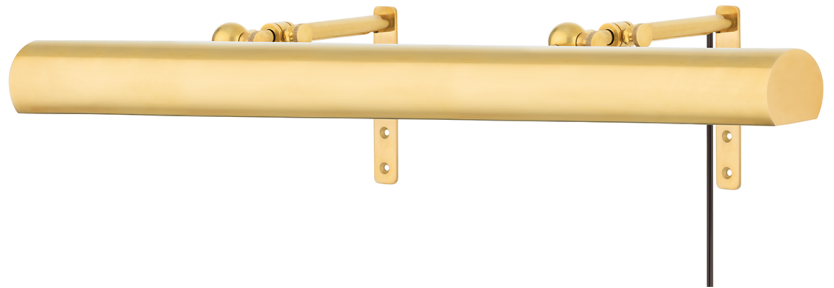

# VERNON

2430-AGB

With a side-profile like a rising sun and handsome knurled pins so you can adjust both the length of its extension and the tilt of its smooth shade, Vernon is designed to illuminate your prized acquisitions. Different lengths and finishes accommodate paintings and personal treasures of various sizes. Vernon comes with a cord featuring an in-line switch; it may only be plugged into a standard electrical outlet on the wall. Since it may not be hardwired, it's an excellent picture light for those like to often change things up.

## FINISHES

AGED BRASS (AGB)  
DISTRESSED BRONZE (DB)

## DIMENSIONS

Height: 5"  
Width/Diameter: 30"  
Minimum Height: 8.5"  
Maximum Height: 11"  
Canopy/Backplate: 0"  
Hanging Type:  
Product Weight: 2lb

## GLASS

Attachment: N/A  
Glass 1: Brass  
Glass 2: