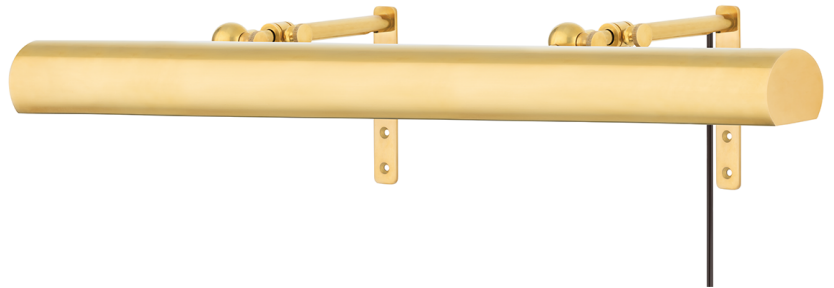

VERNON

2430-AGB

With a side-profile like a rising sun and handsome knurled pins so you can adjust both the length of its extension and the tilt of its smooth shade, Vernon is designed to illuminate your prized acquisitions. Different lengths and finishes accommodate paintings and personal treasures of various sizes. Vernon comes with a cord featuring an in-line switch; it may only be plugged into a standard electrical outlet on the wall. Since it may not be hardwired, it's an excellent picture light for those like to often change things up.

FINISHES

AGED BRASS (AGB)
DISTRESSED BRONZE (DB)

DIMENSIONS

Height: 5"
Width/Diameter: 30"
Minimum Height: 8.5"
Maximum Height: 11"
Canopy/Backplate: 0"
Hanging Type:
Product Weight: 2lb

GLASS

Attachment: N/A
Glass 1: Brass
Glass 2: