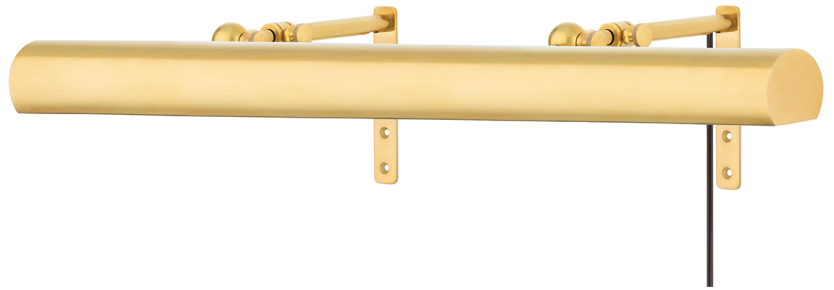

# VERNON

2430-AGB

With a side-profile like a rising sun and handsome knurled pins so you can adjust both the length of its extension and the tilt of its smooth shade, Vernon is designed to illuminate your prized acquisitions. Different lengths and finishes accommodate paintings and personal treasures of various sizes. Vernon comes with a cord featuring an in-line switch; it may only be plugged into a standard electrical outlet on the wall. Since it may not be hardwired, it's an excellent picture light for those like to often change things up.

## FINISHES

AGED BRASS (AGB)  
DISTRESSED BRONZE (DB)

## DIMENSIONS

Height: 5"  
Width/Diameter: 30"  
Minimum Height: 8.5"  
Maximum Height: 11"  
Canopy/Backplate: 0"  
Hanging Type:  
Product Weight: 2lb

## GLASS

Attachment: N/A  
Glass 1: Brass  
Glass 2: