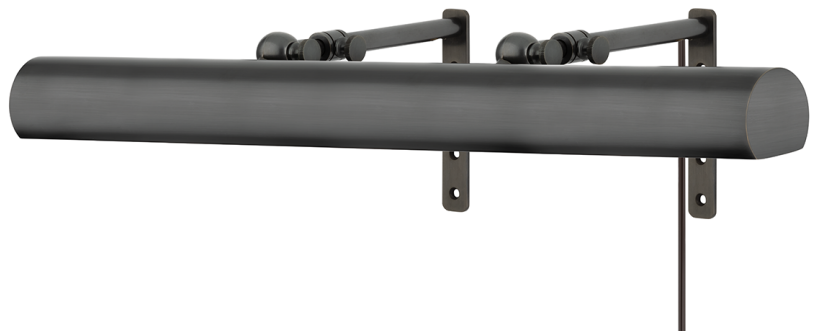

VERNON

2424-DB

With a side-profile like a rising sun and handsome knurled pins so you can adjust both the length of its extension and the tilt of its smooth shade, Vernon is designed to illuminate your prized acquisitions. Different lengths and finishes accommodate paintings and personal treasures of various sizes. Vernon comes with a cord featuring an in-line switch; it may only be plugged into a standard electrical outlet on the wall. Since it may not be hardwired, it's an excellent picture light for those like to often change things up.

FINISHES

AGED BRASS (AGB)
DISTRESSED BRONZE (DB)

DIMENSIONS

Height: 5"
Width/Diameter: 24"
Minimum Height: 8.5"
Maximum Height: 11"
Canopy/Backplate: 0"
Hanging Type:
Product Weight: 2lb

GLASS

Attachment: N/A
Glass 1: Brass
Glass 2:

LAMPING

Bulb 1
Bulb Included: No
Socket: E26 Medium Base
Bulb: T10-5.5 • 3 • 25 Watt Max
Voltage: 120 VAC
UL Rating: UL Damp

SHIPPING

Carton 1: 27" x 12" x 6"
Carton 1 Weight: 5lb
Shipping Method: Ground