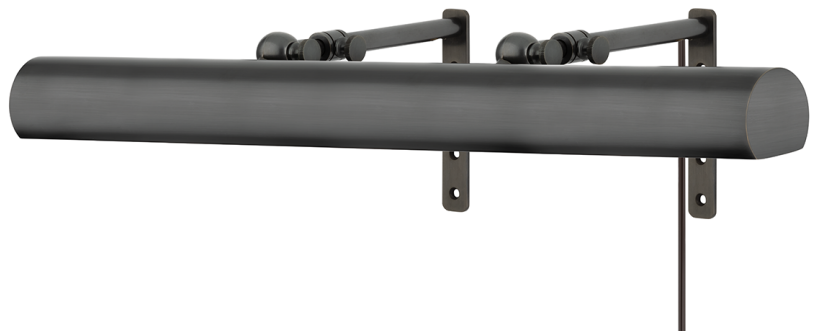

# VERNON

2424-DB

With a side-profile like a rising sun and handsome knurled pins so you can adjust both the length of its extension and the tilt of its smooth shade, Vernon is designed to illuminate your prized acquisitions. Different lengths and finishes accommodate paintings and personal treasures of various sizes. Vernon comes with a cord featuring an in-line switch; it may only be plugged into a standard electrical outlet on the wall. Since it may not be hardwired, it's an excellent picture light for those like to often change things up.

## FINISHES

AGED BRASS (AGB)  
DISTRESSED BRONZE (DB)

## DIMENSIONS

Height: 5"  
Width/Diameter: 24"  
Minimum Height: 8.5"  
Maximum Height: 11"  
Canopy/Backplate: 0"  
Hanging Type:  
Product Weight: 2lb

## GLASS

Attachment: N/A  
Glass 1: Brass  
Glass 2: