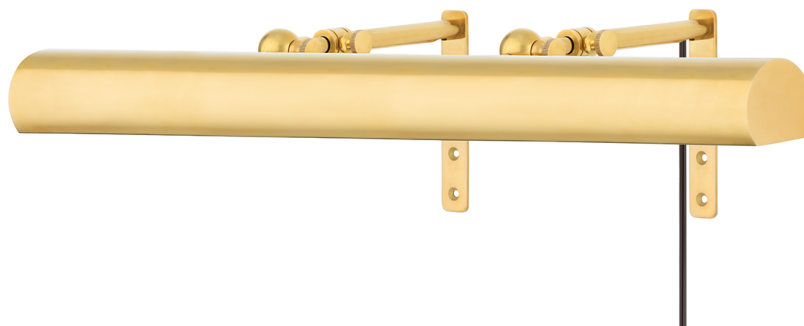

VERNON

2424-AGB

With a side-profile like a rising sun and handsome knurled pins so you can adjust both the length of its extension and the tilt of its smooth shade, Vernon is designed to illuminate your prized acquisitions. Different lengths and finishes accommodate paintings and personal treasures of various sizes. Vernon comes with a cord featuring an in-line switch; it may only be plugged into a standard electrical outlet on the wall. Since it may not be hardwired, it's an excellent picture light for those like to often change things up.

FINISHES

AGED BRASS (AGB)
DISTRESSED BRONZE (DB)

DIMENSIONS

Height: 5"
Width/Diameter: 24"
Minimum Height: 8.5"
Maximum Height: 11"
Canopy/Backplate: 0"
Hanging Type:
Product Weight: 2lb

GLASS

Attachment: N/A
Glass 1: Brass
Glass 2:

LAMPING

Bulb 1
Bulb Included: No
Socket: E26 Medium Base
Bulb: T10-5.5 • 3 • 25 Watt Max

SHIPPING

Carton 1: 27" x 12" x 6"
Carton 1 Weight: 5lb
Shipping Method: Ground