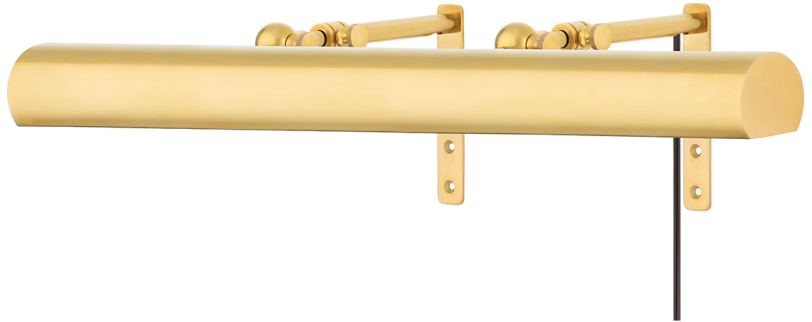

VERNON

2424-AGB

With a side-profile like a rising sun and handsome knurled pins so you can adjust both the length of its extension and the tilt of its smooth shade, Vernon is designed to illuminate your prized acquisitions. Different lengths and finishes accommodate paintings and personal treasures of various sizes. Vernon comes with a cord featuring an in-line switch; it may only be plugged into a standard electrical outlet on the wall. Since it may not be hardwired, it's an excellent picture light for those like to often change things up.

FINISHES

AGED BRASS

Coastal Suitable Finish (EPM): No

DIMENSIONS

Height: 5"

Width/Diameter: 24"

Minimum Height: 8.5"

Maximum Height: 11"

Product Weight: 2lb

Extension: 11"

Top to Center: 2.5"

Canopy/Backplate Shape: Rectangle

Sloped Ceiling Compatible: No

Living Finish: No

Uplight Only: Yes

Shade

Shade 1: Brass

Shade 1 Finish: Aged Brass

Shade 1 Bottom L/W: 0" / 24"

Shade 1 Height: 2"

ELECTRICAL

Bulb 1

Bulb Included: No

Socket: E26 Medium Base