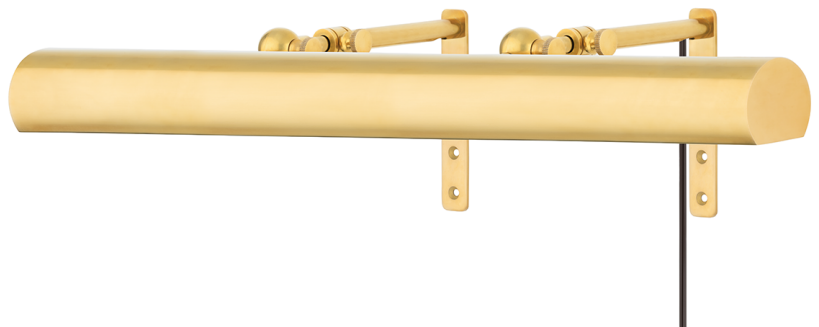

VERNON

2424-AGB

With a side-profile like a rising sun and handsome knurled pins so you can adjust both the length of its extension and the tilt of its smooth shade, Vernon is designed to illuminate your prized acquisitions. Different lengths and finishes accommodate paintings and personal treasures of various sizes. Vernon comes with a cord featuring an in-line switch; it may only be plugged into a standard electrical outlet on the wall. Since it may not be hardwired, it's an excellent picture light for those like to often change things up.

FINISHES

AGED BRASS (AGB)
DISTRESSED BRONZE (DB)

DIMENSIONS

Height: 5"
Width/Diameter: 24"
Minimum Height: 8.5"
Maximum Height: 11"
Canopy/Backplate: 0"
Hanging Type:
Product Weight: 2lb

GLASS

Attachment: N/A
Glass 1: Brass
Glass 2:

LAMPING

Bulb 1
Bulb Included: No
Socket: E26 Medium Base
Bulb: T10-5.5 • 3 • 25 Watt Max
Voltage: 120 VAC
UL Rating: UL Damp

SHIPPING

Carton 1: 27" x 12" x 6"
Carton 1 Weight: 5lb
Shipping Method: Ground