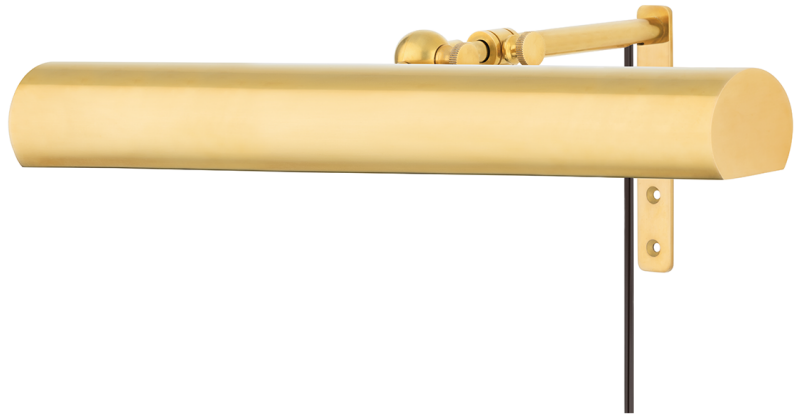

VERNON

2416-AGB

With a side-profile like a rising sun and handsome knurled pins so you can adjust both the length of its extension and the tilt of its smooth shade, Vernon is designed to illuminate your prized acquisitions. Different lengths and finishes accommodate paintings and personal treasures of various sizes. Vernon comes with a cord featuring an in-line switch; it may only be plugged into a standard electrical outlet on the wall. Since it may not be hardwired, it's an excellent picture light for those like to often change things up.

FINISHES

AGED BRASS (AGB)

DISTRESSED BRONZE (DB)

Coastal Suitable Finish (EPM): No

DIMENSIONS

Height: 5"

Width/Diameter: 16"

Minimum Height: 8.5"

Maximum Height: 11"

Product Weight: 2lb

Extension: 11"

Top to Center: 2.5"

Canopy/Backplate Shape: Rectangle

Sloped Ceiling Compatible: No

Living Finish: No

Uplight Only: Yes

Shade

Attachment: N/A

Shade 1: Brass

Shade 1 Finish: Aged Brass

Shade 1 Bottom L/W: 0" / 16"

Shade 1 Height: 2"

ELECTRICAL

Bulb 1