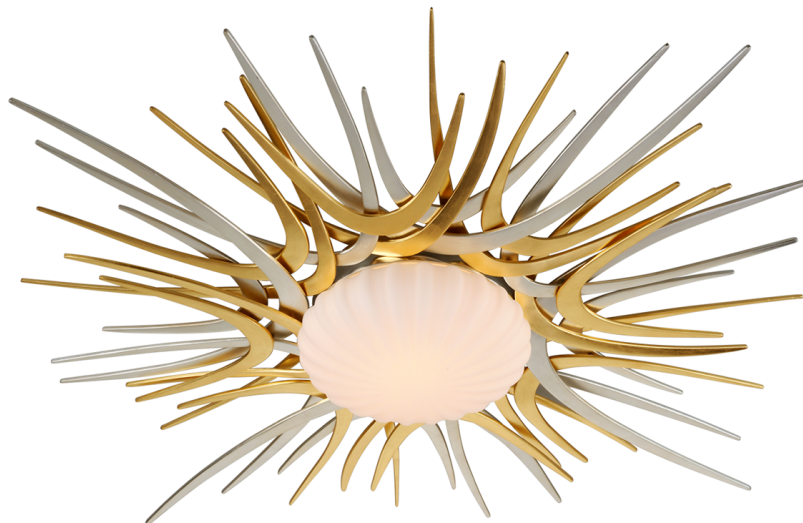

HELIOS

224-33-GL/SL

FINISHES

GOLD AND SILVER LEAF (GOLD AND SILVER LEAF)

Coastal Suitable Finish (EPM): No

DIMENSIONS

Height: 7"

Width/Diameter: 49"

Canopy/Backplate: 10.5"

Product Weight: 35.3lb

Canopy/Backplate Shape: Round

Sloped Ceiling Compatible: No

Living Finish: No

Uplight Only: No

Shade

Shade 1: Glass

ELECTRICAL

Bulb 1

Bulb Included: N/A

Socket: Integrated LED

Max Wattage: 20

Bulb Quantity: 1

Bulb Included: No

Wire Length: 7"

Dimmer Type: ELV, TRIAC

Gem Box Required (2"x3"): No

Dark Sky: No

SHIPPING

Carton 1: 53" x 53" x 18"

Carton 1 Weight: 81lb

Shipping Method: Truck Only

Country of Origin: PH