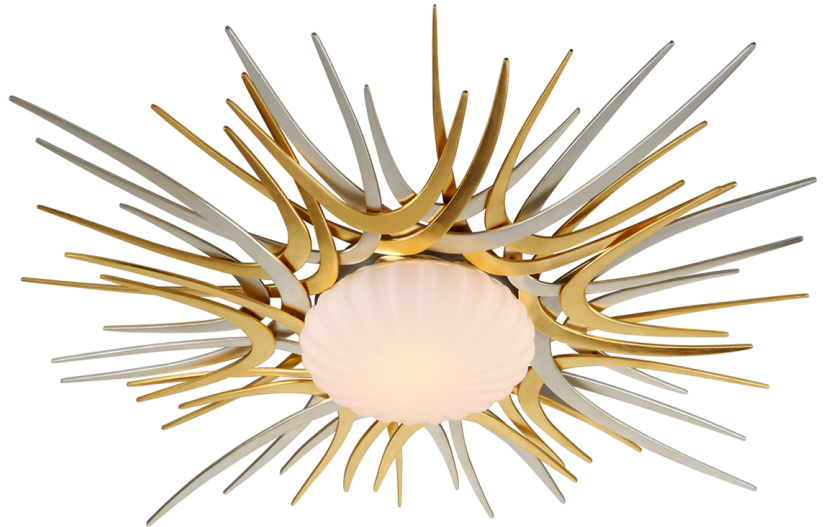

## FINISHES

---

GOLD AND SILVER LEAF (GOLD AND SILVER LEAF)

## DIMENSIONS

---

Height: 7"

Width/Diameter: 49"

Canopy/Backplate: 10.5"

Hanging Type:

Product Weight: 35.3lb

## GLASS

---

Attachment:

Glass 1: Glass

Glass 2: