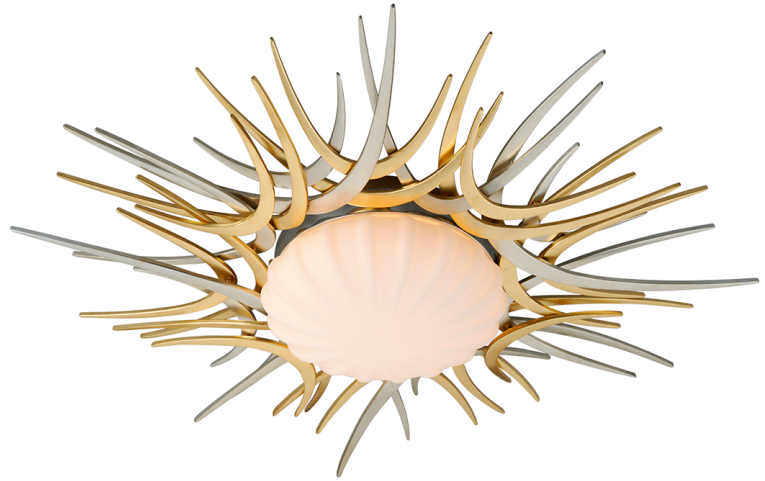

## FINISHES

---

**GOLD AND SILVER LEAF (GOLD AND SILVER LEAF)**

## DIMENSIONS

---

Height: 5.5"

Width/Diameter: 27"

Canopy/Backplate: 6.75"

Hanging Type:

Product Weight: 13.2lb

## GLASS

---

Attachment:

Glass 1: Glass

Glass 2: