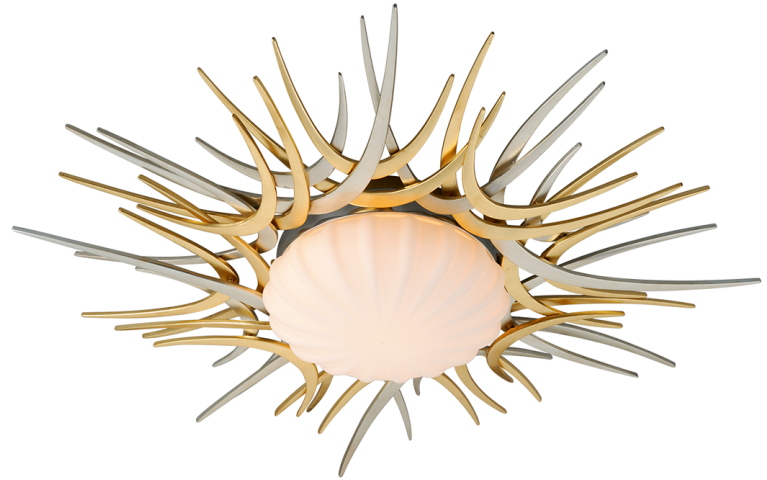

HELIOS

224-31

FINISHES

GOLD AND SILVER LEAF (GOLD AND SILVER LEAF)

DIMENSIONS

Height: 5.5"

Width/Diameter: 27"

Canopy/Backplate: 6.75"

Hanging Type:

Product Weight: 13.2lb

GLASS

Attachment:

Glass 1: Glass

Glass 2:

LAMPING

Bulb 1