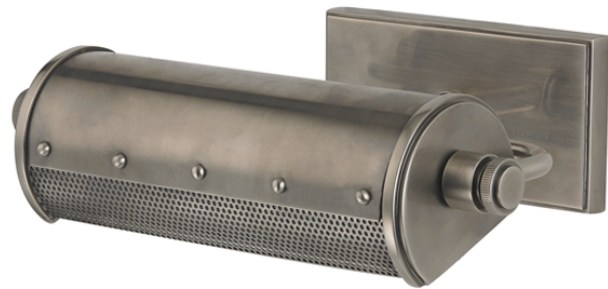

## FINISHES

---

AGED BRASS (AGB)  
AGED BRASS/OLD BRONZE (AOB)  
HISTORIC NICKEL (HN)

## DIMENSIONS

---

Height: 3.25"

Width/Diameter: 11"

Canopy/Backplate: 0"

Hanging Type:

Product Weight: 3lb

## GLASS

---

Attachment: N/A

Glass 1:

Glass 2: