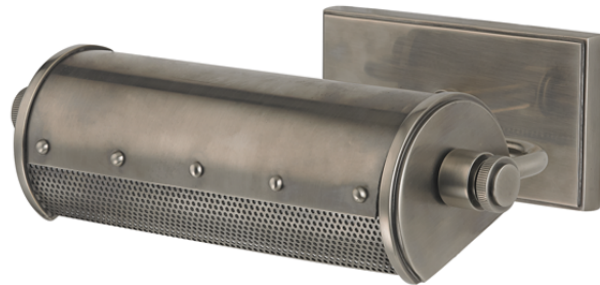

GAINES

2100-HN

FINISHES

HISTORIC NICKEL

Coastal Suitable Finish (EPM): No

DIMENSIONS

Height: 3.25"

Width/Diameter: 11"

Product Weight: 3lb

Extension: 8"

Top to Center: 1.75"

Canopy/Backplate Shape: Rectangle

Sloped Ceiling Compatible: No

Living Finish: No

Uplight Only: Yes

Shade

ELECTRICAL

Bulb 1

Bulb Included: No

Socket: E26 Medium Base

Bulb Type: T10-5.5

Max Wattage: 40

Bulb Quantity: 1

Bulb Included: No

Wire Length: 120"

Switch Type: N/A

Gem Box Required (2"x3"): Yes

Dark Sky: No

SHIPPING

Carton 1: 15" x 12" x 7"

Carton 1 Weight: 5lb

Shipping Method: Ground

Country of Origin: VN