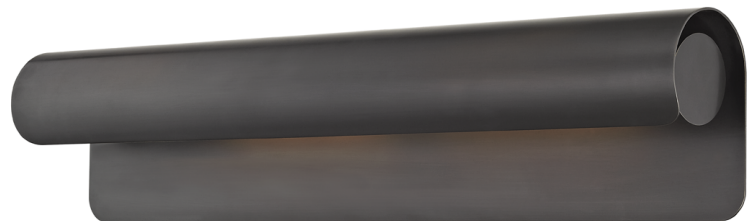

# ACCORD

1525-OB

The beautiful scroll-like form of Accord provides discreet, powerful downlighting over a bookshelf or work of art. While sleek and simple, the flourish of the folded metal gives Accord a fanciful flair. In either of the two sizes, it serves as the perfect alternative to ceiling-mounted lighting. Choose from Aged Brass for a bright, classic look or Old Bronze for a weathered, more rustic finish.

## FINISHES

AGED BRASS (AGB)  
OLD BRONZE (OB)

## DIMENSIONS

Height: 25"

Width/Diameter: 5.5"

Canopy/Backplate: 0"

Hanging Type:

Product Weight: 11lb

## GLASS

Attachment: Thumb Screw

Glass 1: Steel

Glass 2: