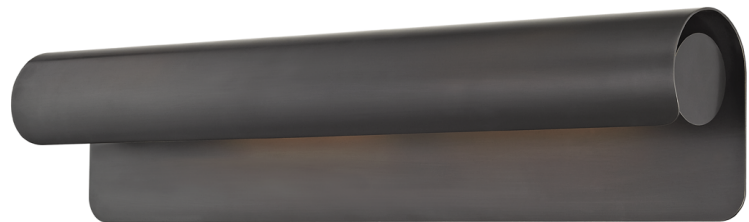

ACCORD

1525-OB

The beautiful scroll-like form of Accord provides discreet, powerful downlighting over a bookshelf or work of art. While sleek and simple, the flourish of the folded metal gives Accord a fanciful flair. In either of the two sizes, it serves as the perfect alternative to ceiling-mounted lighting. Choose from Aged Brass for a bright, classic look or Old Bronze for a weathered, more rustic finish.

FINISHES

AGED BRASS (AGB)
OLD BRONZE (OB)

DIMENSIONS

Height: 25"

Width/Diameter: 5.5"

Canopy/Backplate: 0"

Hanging Type:

Product Weight: 11lb

GLASS

Attachment: Thumb Screw

Glass 1: Steel

Glass 2:

LAMPING

Bulb 1

Bulb Included: No

Socket: E26 Medium Base