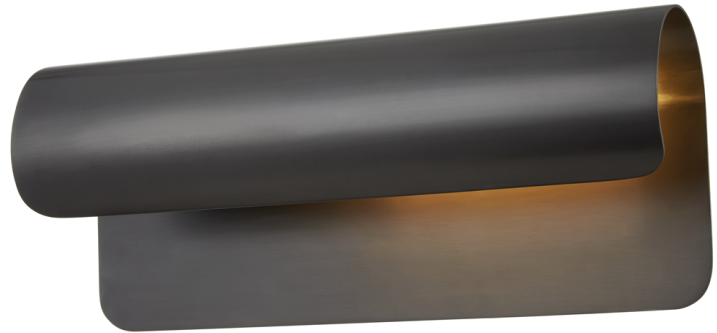

ACCORD

1513-OB

The beautiful scroll-like form of Accord provides discreet, powerful downlighting over a bookshelf or work of art. While sleek and simple, the flourish of the folded metal gives Accord a fanciful flair. In either of the two sizes, it serves as the perfect alternative to ceiling-mounted lighting. Choose from Aged Brass for a bright, classic look or Old Bronze for a weathered, more rustic finish.

FINISHES

AGED BRASS (AGB)
OLD BRONZE (OB)

DIMENSIONS

Height: 13"

Width/Diameter: 5.5"

Canopy/Backplate: 0"

Hanging Type:

Product Weight: 12.1lb

GLASS

Attachment: Thumb Screw

Glass 1: Steel

Glass 2:

LAMPING

Bulb 1

Bulb Included: No

Socket: E26 Medium Base