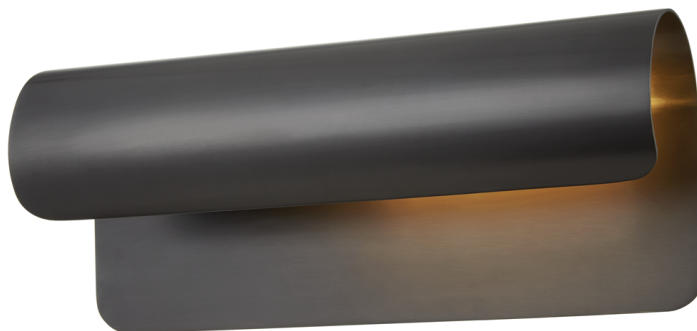

ACCORD

1513-OB

The beautiful scroll-like form of Accord provides discreet, powerful downlighting over a bookshelf or work of art. While sleek and simple, the flourish of the folded metal gives Accord a fanciful flair. In either of the two sizes, it serves as the perfect alternative to ceiling-mounted lighting. Choose from Aged Brass for a bright, classic look or Old Bronze for a weathered, more rustic finish.

FINISHES

AGED BRASS (AGB)

OLD BRONZE (OB)

Coastal Suitable Finish (EPM): No

DIMENSIONS

Height: 13"

Width/Diameter: 5.5"

Product Weight: 12.1lb

Extension: 4.25"

Top to Center: 6.5"

Canopy/Backplate Shape: Rectangle

Sloped Ceiling Compatible: No

Living Finish: No

Uplight Only: No

Shade

Attachment: Thumb Screw

Shade 1: Steel

Shade 1 Top Length: 5.5"

Shade 1 Top Width: 3.25"

Shade 1 Bottom L/W: 5.5" / 3.25"

Shade 1 Height: 12.75"

ELECTRICAL

Bulb 1

Bulb Included: No