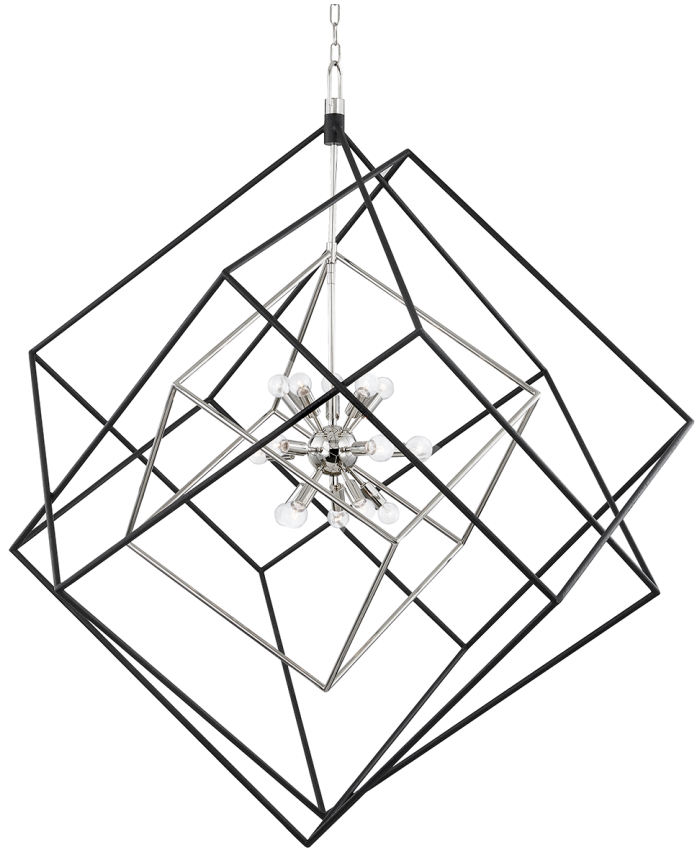

# ROUNDOUT

1255-PN/BK

This impressive conversation starter features a series of ever-increasing cubes surrounding a Sputnik-style center. Choose from Aged Brass or Polished Nickel and multiple sizes to fit any space.

## DIMENSIONS

Height: 55.5"

Width/Diameter: 42"

Minimum Height: 61.75"

Maximum Height: 113.75"

Canopy/Backplate: 6.25"

Hanging Type:

Product Weight: 55lb

## GLASS

Attachment:

Glass 1:

Glass 2: