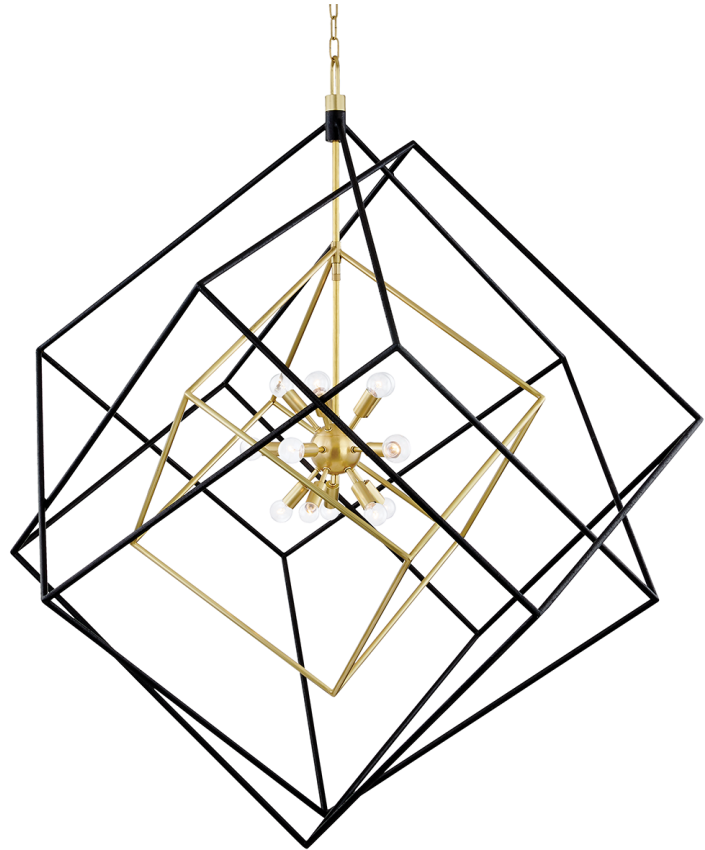

ROUNDOUT

1255-AGB/BK

This impressive conversation starter features a series of ever-increasing cubes surrounding a Sputnik-style center. Choose from Aged Brass or Polished Nickel and multiple sizes to fit any space.

FINISHES

Aged Brass/black (AGB/BK)
Polished Nickel/black (PN/BK)

DIMENSIONS

Height: 55.5"
Width/Diameter: 42"
Minimum Height: 61.75"
Maximum Height: 113.75"
Canopy/Backplate: 6.25"
Hanging Type:
Product Weight: 55lb

GLASS

Attachment:
Glass 1:
Glass 2:

LAMPING

Bulb 1
Bulb Included: No
Socket: E12 Candelabra Base
Bulb: B11 • 15 • 40 Watt Max

SHIPPING

Carton 1: 50" x 50" x 46"
Carton 1 Weight: 67lb
Shipping Method: Truck Only