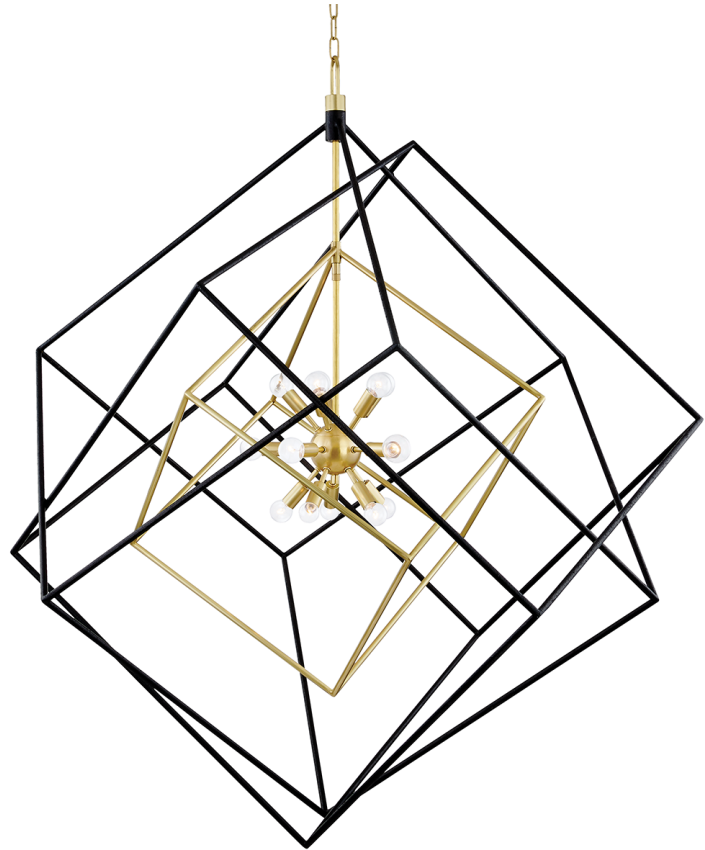

ROUNDOUT

1255-AGB/BK

This impressive conversation starter features a series of ever-increasing cubes surrounding a Sputnik-style center. Choose from Aged Brass or Polished Nickel and multiple sizes to fit any space.

FINISHES

Aged Brass/black (AGB/BK)
Polished Nickel/black (PN/BK)

DIMENSIONS

Height: 55.5"

Width/Diameter: 42"

Minimum Height: 61.75"

Maximum Height: 113.75"

Canopy/Backplate: 6.25"

Hanging Type:

Product Weight: 55lb

GLASS

Attachment:

Glass 1:

Glass 2:

LAMPING

Bulb 1

Bulb Included: No

Socket: E12 Candelabra Base

Bulb: B11 • 15 • 40 Watt Max

Voltage: 120 VAC

UL Rating: UL Damp

SHIPPING

Carton 1: 50" x 50" x 46"

Carton 1 Weight: 67lb