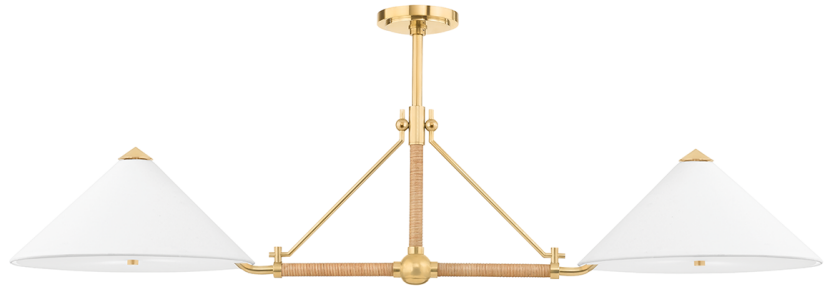

WILLIAMSBURG

1057-AGB

With Williamsburg everything old is new again! Unique silhouettes, rattan-wrapped rods and aged brass metalwork give familiar designs a fresh, updated look. Light is captured within the enclosed shades and fills any space with a soft glow. With a sconce, linear and chandelier to choose from, there's a Williamsburg for every room in the home.

*Due to the one-of-a-kind nature of the medium, exact colors and patterns may vary slightly from the image shown.

FINISHES

AGED BRASS (AGB)

Coastal Suitable Finish (EPM): No

DIMENSIONS

Height: 13"

Width/Diameter: 17"

Length: 57"

Minimum Height: 19"

Maximum Height: 70"

Canopy/Backplate: 6"

Hanging Type: 1-3" / 1-6" / 1-12" / 2-18" Stems

Product Weight: 15lb

Canopy/Backplate Shape: Round

Sloped Ceiling Compatible: No

Living Finish: No

Uplight Only: No

Shade

Attachment: Finial

Shade 1: Linen

Shade 1 Top Width: 2.5"

Shade 1 Bottom L/W: 0" / 7.25"

Shade 1 Height: 17"